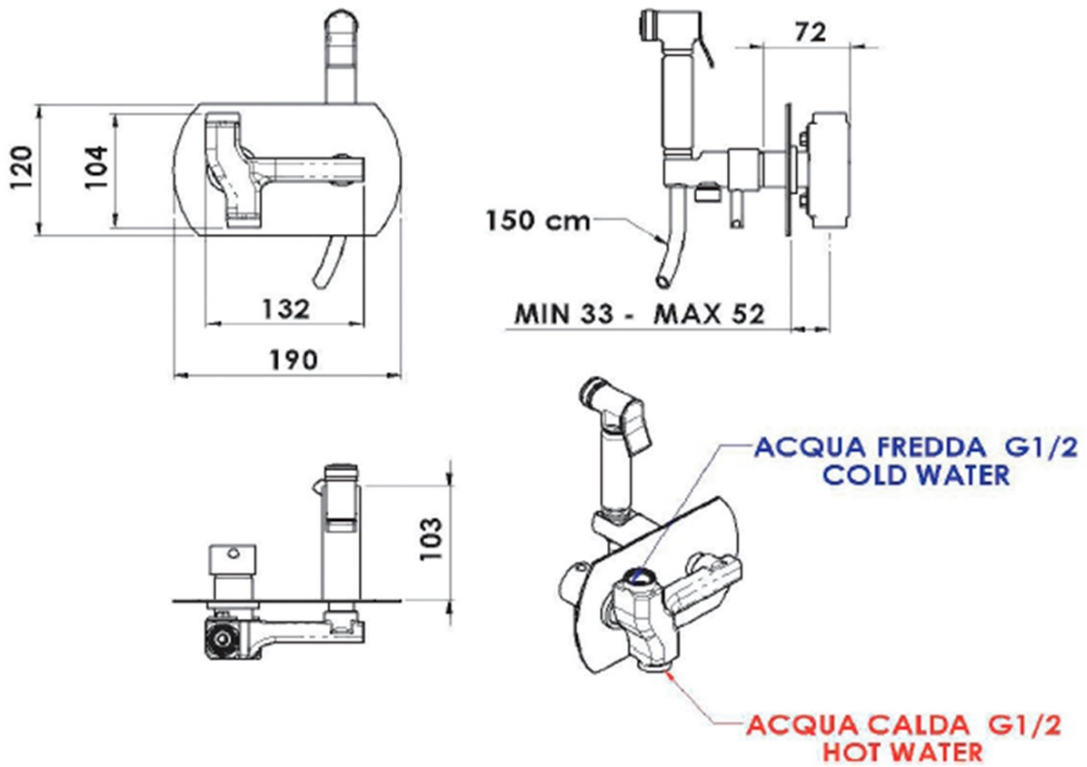

Order code: 1209-07

Basic information

Brand: Sapho
Series: RHAPSODY

Size

Width: 190 mm
Height: 120 mm
Depth: 103 mm

Properties

Colour: Chrome
Material: Brass
Shape: Circular
Installation: Concealed
Type of control: Lever
Cartridge diameter: 25 mm
Weight / Piece: 3.154 kg
Packaging: 1 Piece
Warranty: 2 years

Spare parts

Cartridge 25mm (Order code: A848C)

Technical sheet

PRESSIONE / PRESSURE	1	2	3	4	5	bar
PORTATA MAX / MAX FLOW	8	10	12	14	16	l/min