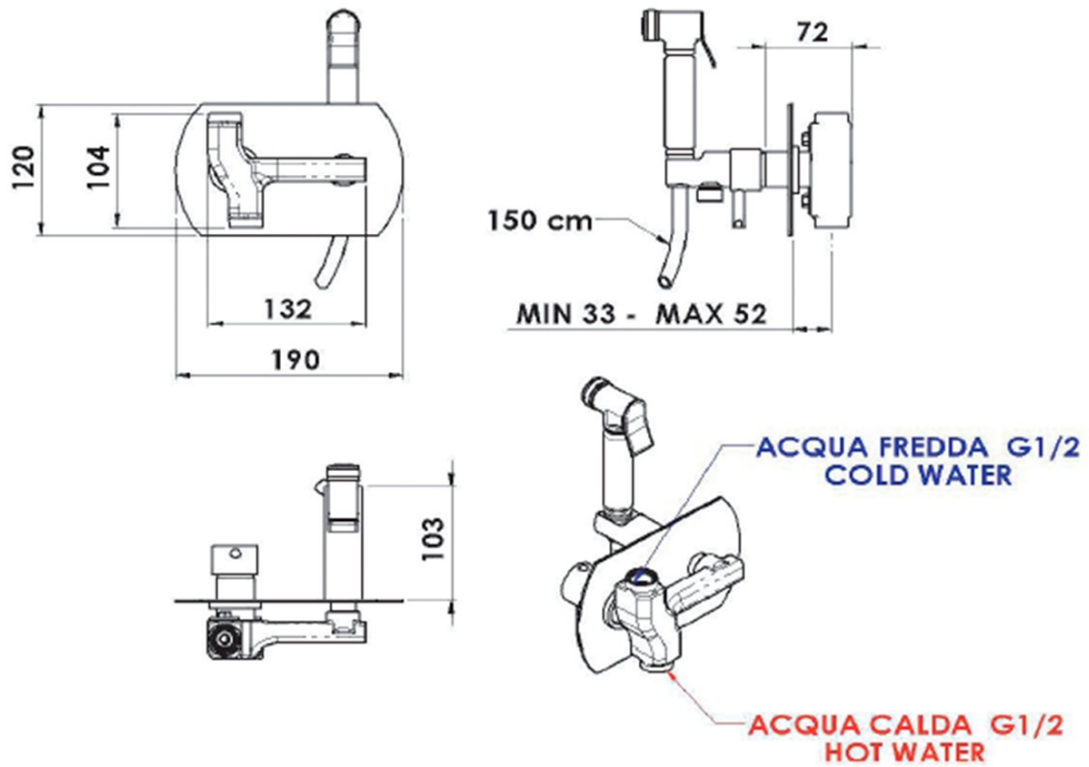

## Size

Width: 190 mm  
Height: 120 mm  
Depth: 103 mm

## Properties

Colour: Chrome  
Material: Brass  
Shape: Circular  
Installation: Concealed  
Type of control: Lever  
Cartridge diameter: 25 mm  
Weight / Piece: 3.154 kg  
Packaging: 1 Piece  
Warranty: 2 years

## Spare parts

Cartridge 25mm (Order code: A848C)

Technical sheet

<b>PRESSIONE / PRESSURE</b>	1	2	3	4	5	bar l/min
<b>PORTATA MAX / MAX FLOW</b>	8	10	12	14	16	