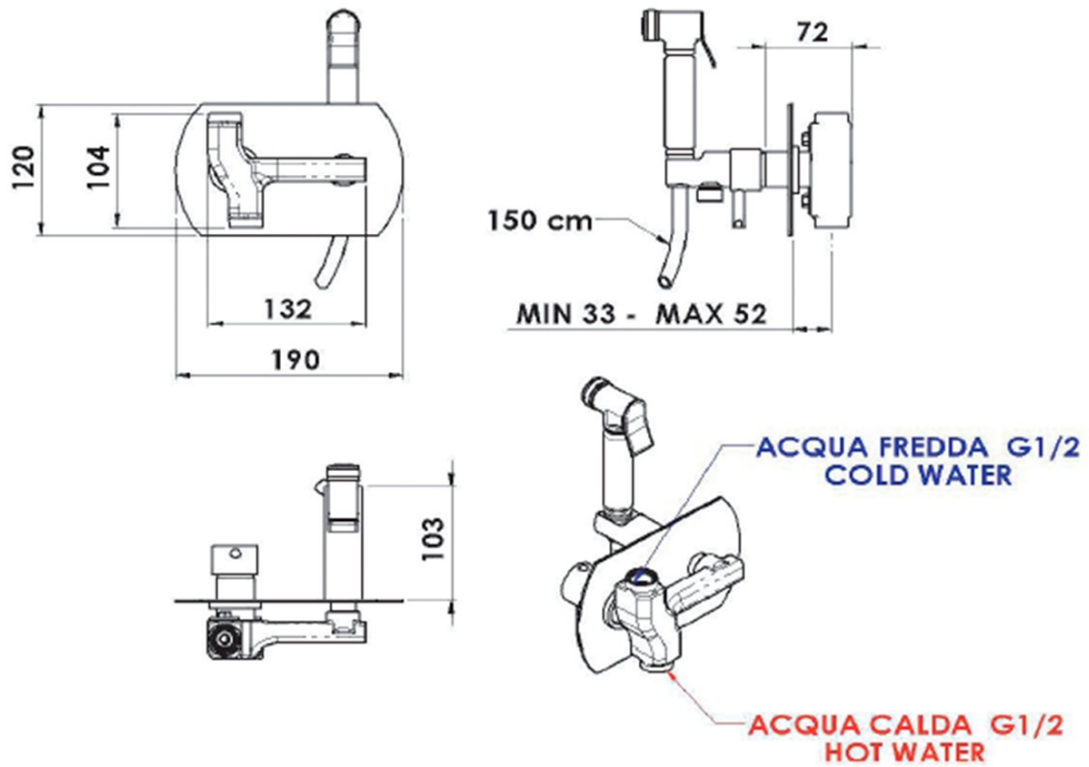

Order code: 1209-07

Basic information

Brand: Sapho
Series: RHAPSODY

Size

Width: 190 mm
Height: 120 mm
Depth: 103 mm

Properties

Colour: Chrome
Material: Brass
Shape: Circular
Installation: Concealed
Type of control: Lever
Cartridge diameter: 25 mm
Weight / Piece: 3.154 kg
Packaging: 1 Piece
Warranty: 2 years

Spare parts

Cartridge 25mm (Order code: A848C)

Technical sheet

PRESSIONE / PRESSURE	1	2	3	4	5	bar
PORTATA MAX / MAX FLOW	8	10	12	14	16	l/min