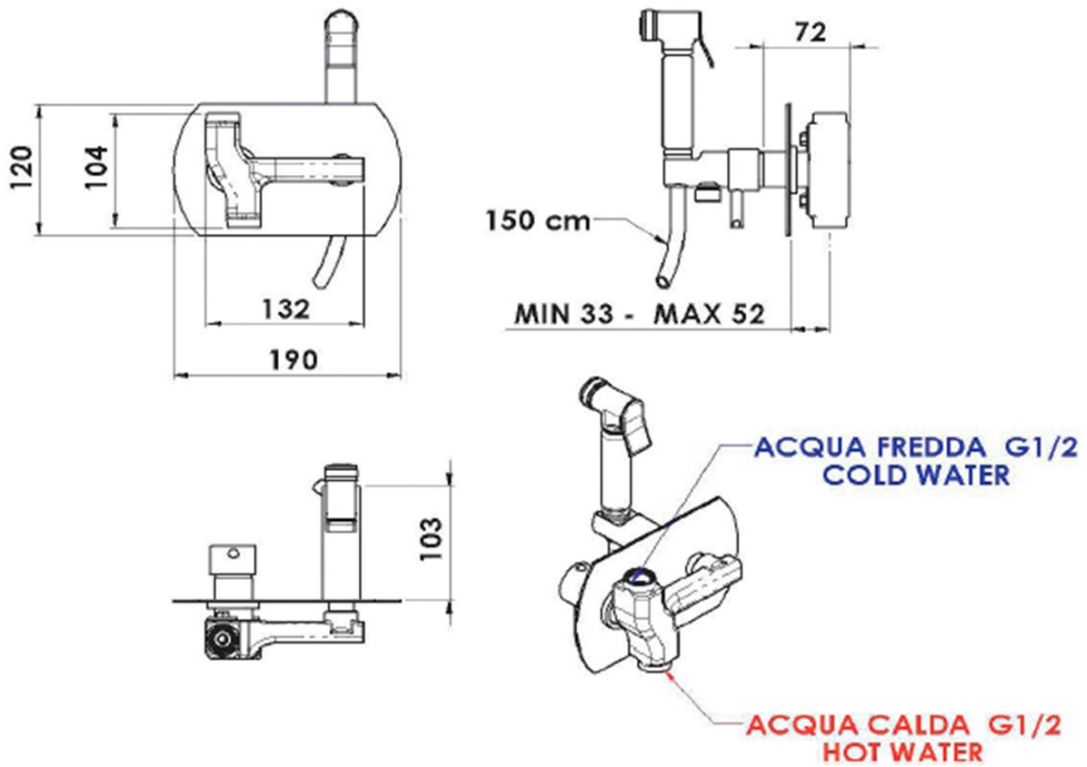

Order code: 1209-07

**Basic information**

Brand: Sapho  
Series: RHAPSODY

**Size**

Width: 190 mm  
Height: 120 mm  
Depth: 103 mm

**Properties**

Colour: Chrome  
Material: Brass  
Shape: Circular  
Installation: Concealed  
Type of control: Lever  
Cartridge diameter: 25 mm  
Weight / Piece: 3.154 kg  
Packaging: 1 Piece  
Warranty: 2 years

**Spare parts**

Cartridge 25mm (Order code: A848C)

Technical sheet

<b>PRESSIONE / PRESSURE</b>	1	2	3	4	5	bar
<b>PORTATA MAX / MAX FLOW</b>	8	10	12	14	16	l/min