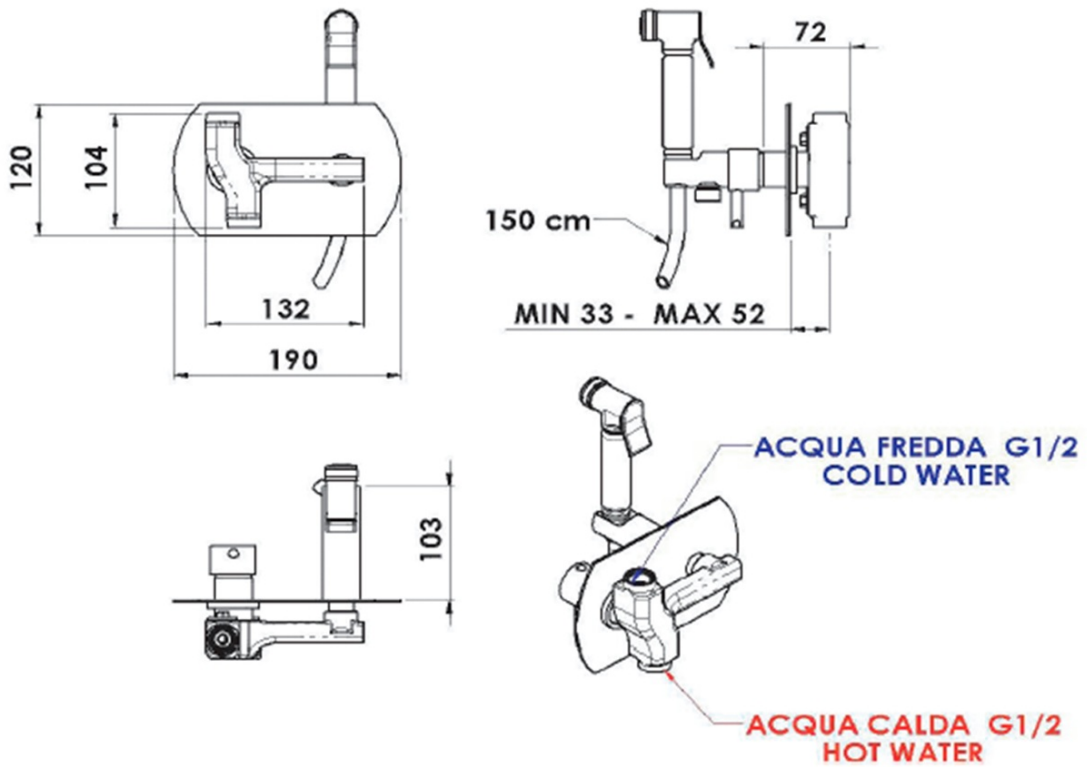

## Size

Width: 190 mm  
Height: 120 mm  
Depth: 103 mm

## Properties

Colour: Chrome  
Material: Brass  
Shape: Circular  
Installation: Concealed  
Type of control: Lever  
Cartridge diameter: 25 mm  
Weight / Piece: 3.154 kg  
Packaging: 1 Piece  
Warranty: 2 years

## Spare parts

Cartridge 25mm (Order code: A848C)

Technical sheet

<b>PRESSIONE / PRESSURE</b>	1	2	3	4	5	bar l/min
<b>PORTATA MAX / MAX FLOW</b>	8	10	12	14	16	