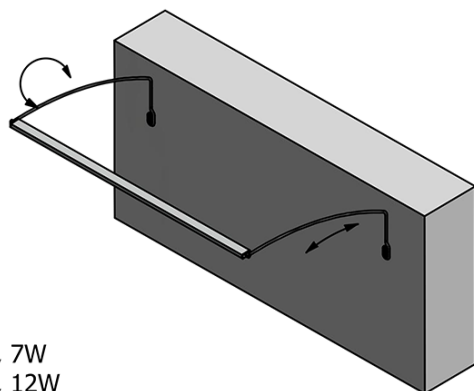

Order code: ED186

**Basic information**

Brand: Sapho

Series: TREX

**Size**

Width: 1020 mm

**Properties**

Material: Aluminum

Type of Light: LED

Light Control: Not included

Electrical protection: IP21

Voltage: 230 V

Power input: 15 W

LED colour: Daily white (4 000 - 5 000 K)

Luminosity: 1100 lm

Weight / Piece: 0.86 kg

## Technical sheet

ED163 - 470mm, 7W  
ED172 - 770mm, 12W  
ED186 - 1020mm, 15W