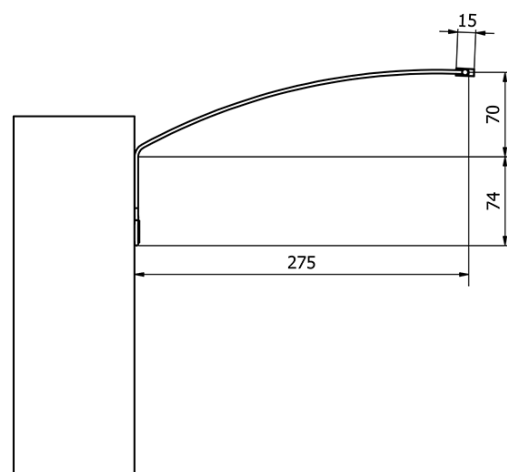

Order code: ED186

**Basic information**

Brand: Sapho

Series: TREX

**Size**

Width: 1020 mm

**Properties**

Material: Aluminum

Type of Light: LED

Light Control: Not included

Electrical protection: IP21

Voltage: 230 V

Power input: 15 W

LED colour: Daily white (4 000 - 5 000 K)

Luminosity: 1100 lm

Weight / Piece: 0.86 kg

## Technical sheet

ED163 - 470mm, 7W  
ED172 - 770mm, 12W  
ED186 - 1020mm, 15W