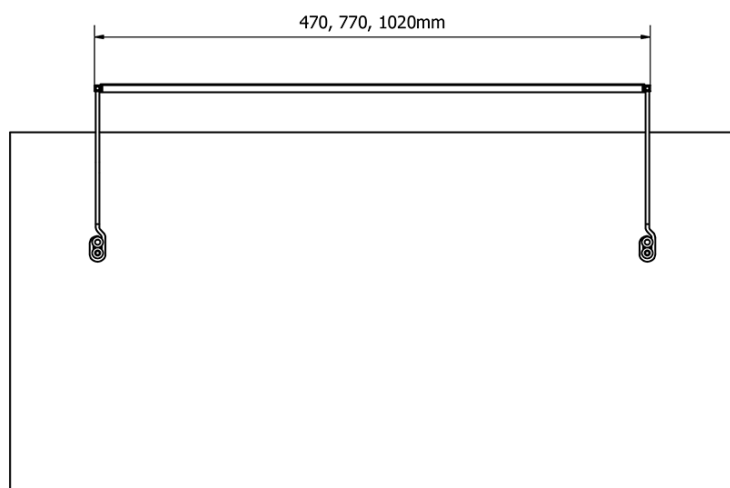

Order code: ED186

**Basic information**

Brand: Sapho

Series: TREX

**Size**

Width: 1020 mm

**Properties**

Material: Aluminum

Type of Light: LED

Light Control: Not included

Electrical protection: IP21

Voltage: 230 V

Power input: 15 W

LED colour: Daily white (4 000 - 5 000 K)

Luminosity: 1100 lm

Weight / Piece: 0.86 kg

## Technical sheet

ED163 - 470mm, 7W  
ED172 - 770mm, 12W  
ED186 - 1020mm, 15W