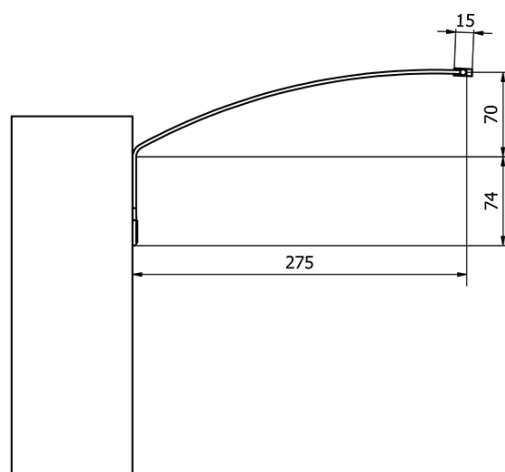

Order code: ED186

**Basic information**

Brand: Sapho

Series: TREX

**Size**

Width: 1020 mm

**Properties**

Material: Aluminum

Type of Light: LED

Light Control: Not included

Electrical protection: IP21

Voltage: 230 V

Power input: 15 W

LED colour: Daily white (4 000 - 5 000 K)

Luminosity: 1100 lm

Weight / Piece: 0.86 kg

## Technical sheet

ED163 - 470mm, 7W  
ED172 - 770mm, 12W  
ED186 - 1020mm, 15W