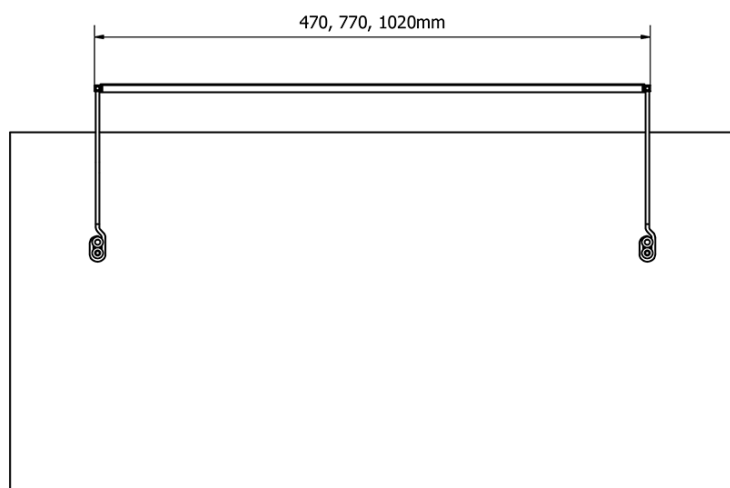

Order code: ED186

Basic information

Brand: Sapho

Series: TREX

Size

Width: 1020 mm

Properties

Material: Aluminum

Type of Light: LED

Light Control: Not included

Electrical protection: IP21

Voltage: 230 V

Power input: 15 W

LED colour: Daily white (4 000 - 5 000 K)

Luminosity: 1100 lm

Weight / Piece: 0.86 kg

Packaging: 1 Piece

Warranty: 2 years

Technical sheet

ED163 - 470mm, 7W
ED172 - 770mm, 12W
ED186 - 1020mm, 15W