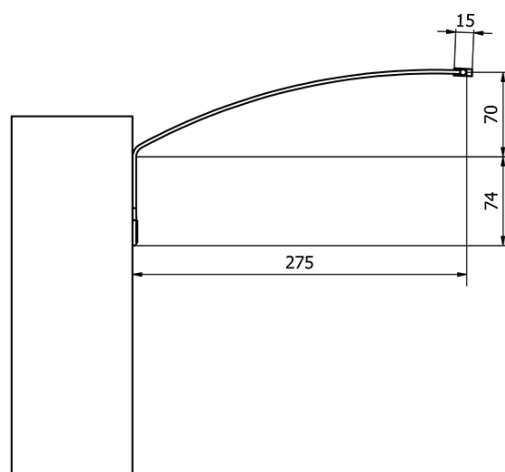

Order code: ED186

Basic information

Brand: Sapho

Series: TREX

Size

Width: 1020 mm

Properties

Material: Aluminum

Type of Light: LED

Light Control: Not included

Electrical protection: IP21

Voltage: 230 V

Power input: 15 W

LED colour: Daily white (4 000 - 5 000 K)

Luminosity: 1100 lm

Weight / Piece: 0.86 kg

Packaging: 1 Piece

Warranty: 2 years

Technical sheet

ED163 - 470mm, 7W
ED172 - 770mm, 12W
ED186 - 1020mm, 15W