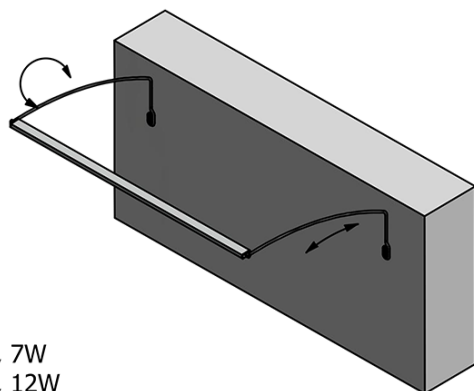

Order code: ED186

Basic information

Brand: Sapho

Series: TREX

Size

Width: 1020 mm

Properties

Material: Aluminum

Type of Light: LED

Light Control: Not included

Electrical protection: IP21

Voltage: 230 V

Power input: 15 W

LED colour: Daily white (4 000 - 5 000 K)

Luminosity: 1100 lm

Weight / Piece: 0.86 kg

Packaging: 1 Piece

Warranty: 2 years

Technical sheet

ED163 - 470mm, 7W
ED172 - 770mm, 12W
ED186 - 1020mm, 15W