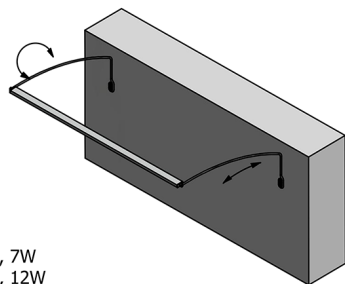

TREX LED Above Mirror Light 7W, 102cm, aluminum

Order code: ED186

Size

Width: 1020 mm

Properties

Material: Aluminum

Warranty: 2 years

Technical sheet

ED163 - 470mm, 7W
 ED172 - 770mm, 12W
 ED186 - 1020mm, 15W