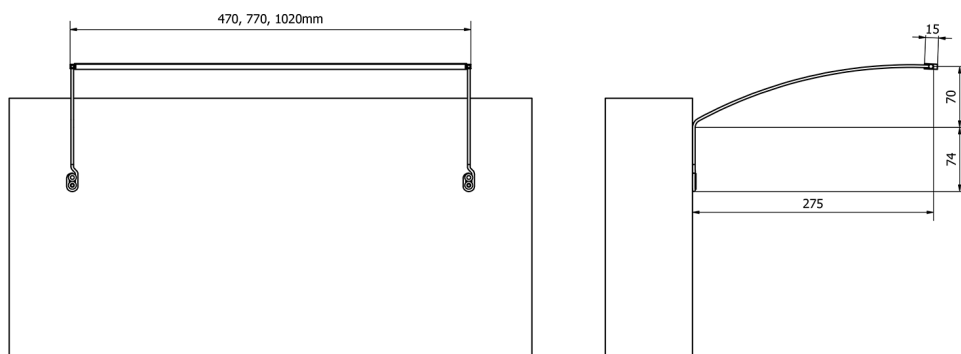

TREX LED Above Mirror Light 7W, 102cm, aluminum

Order code: ED186

Size

Width: 1020 mm

Properties

Material: Aluminum

Warranty: 2 years

Technical sheet

ED163 - 470mm, 7W
 ED172 - 770mm, 12W
 ED186 - 1020mm, 15W