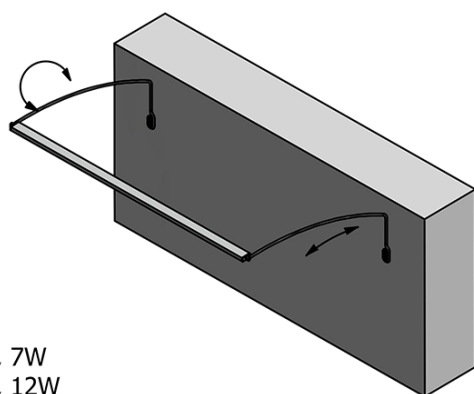

Order code: ED172

Basic information

Brand: Sapho

Series: TREX

Size

Width: 770 mm

Properties

Material: Aluminum

Type of Light: LED

Light Control: Not included

Electrical protection: IP21

Voltage: 230 V

Power input: 12 W

LED colour: Daily white (4 000 - 5 000 K)

Luminosity: 860 lm

Weight / Piece: 0.73 kg

Packaging: 1 Piece

Warranty: 2 years

Technical sheet

- ED163 - 470mm, 7W
- ED172 - 770mm, 12W
- ED186 - 1020mm, 15W