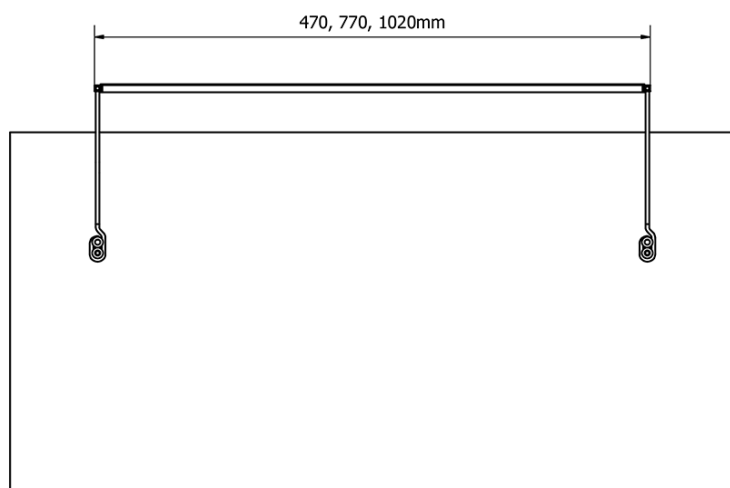

Order code: ED172

Basic information

Brand: Sapho

Series: TREX

Size

Width: 770 mm

Properties

Material: Aluminum

Type of Light: LED

Light Control: Not included

Electrical protection: IP21

Voltage: 230 V

Power input: 12 W

LED colour: Daily white (4 000 - 5 000 K)

Luminosity: 860 lm

Weight / Piece: 0.73 kg

Packaging: 1 Piece

Warranty: 2 years

Technical sheet

- ED163 - 470mm, 7W
- ED172 - 770mm, 12W
- ED186 - 1020mm, 15W