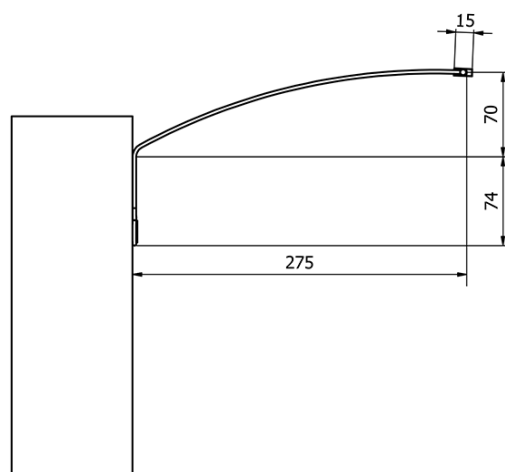

Order code: ED172

Basic information

Brand: Sapho

Series: TREX

Size

Width: 770 mm

Properties

Material: Aluminum

Type of Light: LED

Light Control: Not included

Electrical protection: IP21

Voltage: 230 V

Power input: 12 W

LED colour: Daily white (4 000 - 5 000 K)

Luminosity: 860 lm

Weight / Piece: 0.73 kg

Packaging: 1 Piece

Warranty: 2 years

Technical sheet

- ED163 - 470mm, 7W
- ED172 - 770mm, 12W
- ED186 - 1020mm, 15W