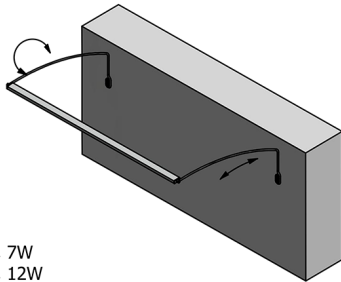

TREX LED Above Mirror Light 7W, 77cm, IP21, aluminum

Order code: ED172

Size

Width: 770 mm

Properties

Warranty: 2 years

Material: Aluminum

Technical sheet

ED163 - 470mm, 7W
 ED172 - 770mm, 12W
 ED186 - 1020mm, 15W