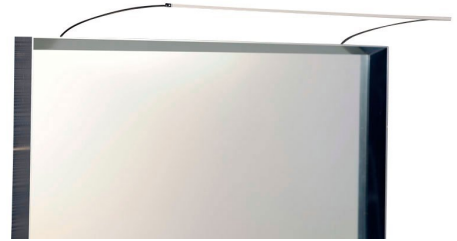

TREX LED Above Mirror Light 7W, 77cm, IP21, aluminum

Order code: ED172

Size

Width: 770 mm

Properties

Warranty: 2 years

Material: Aluminum

Technical sheet

ED163 - 470mm, 7W
 ED172 - 770mm, 12W
 ED186 - 1020mm, 15W