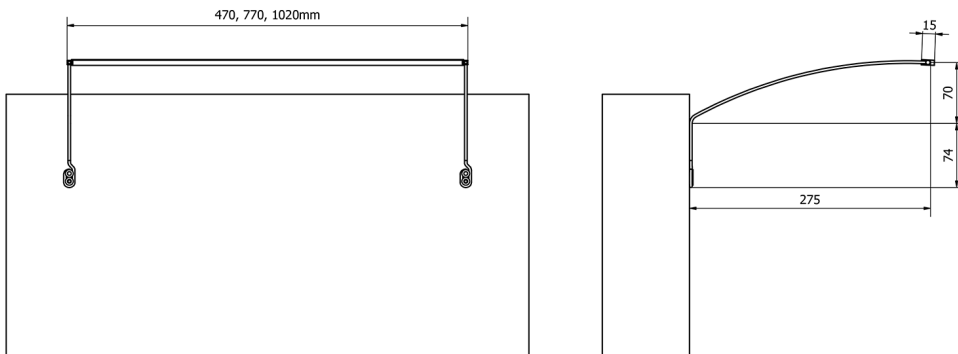

TREX LED Above Mirror Light 7W, 77cm, IP21, aluminum

Order code: ED172

Size

Width: 770 mm

Properties

Warranty: 2 years

Material: Aluminum

Technical sheet

ED163 - 470mm, 7W
 ED172 - 770mm, 12W
 ED186 - 1020mm, 15W