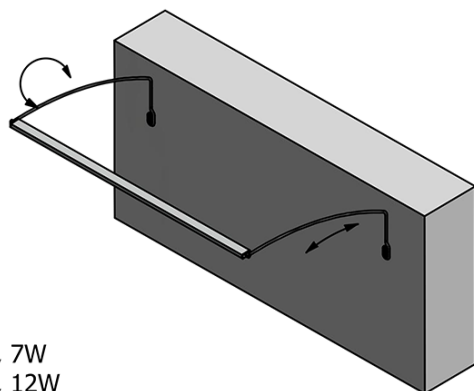

Order code: ED163

**Basic information**

Brand: Sapho

Series: TREX

**Size**

Width: 470 mm

**Properties**

Material: Aluminum

Type of Light: LED

Light Control: Not included

Electrical protection: IP21

Voltage: 230 V

Power input: 7 W

LED colour: Daily white (4 000 - 5 000 K)

Luminosity: 510 lm

Weight / Piece: 1.33 kg

Packaging: 1 Piece

Warranty: 2 years

Technical sheet

- ED163 - 470mm, 7W
- ED172 - 770mm, 12W
- ED186 - 1020mm, 15W