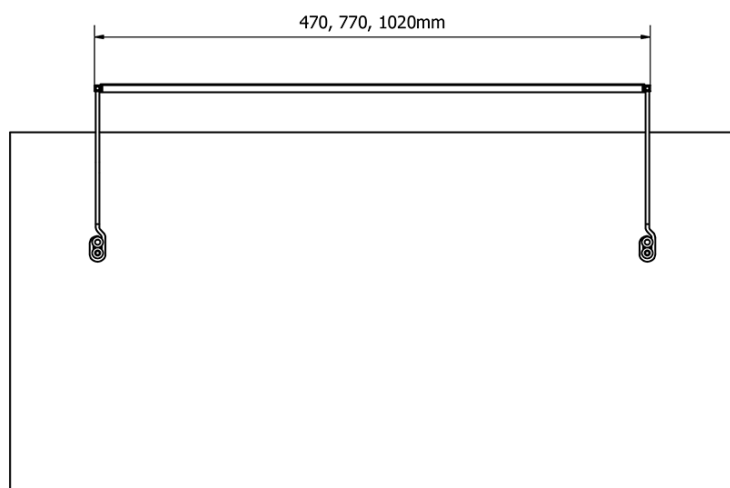

Order code: ED163

**Basic information**

Brand: Sapho

Series: TREX

**Size**

Width: 470 mm

**Properties**

Material: Aluminum

Type of Light: LED

Light Control: Not included

Electrical protection: IP21

Voltage: 230 V

Power input: 7 W

LED colour: Daily white (4 000 - 5 000 K)

Luminosity: 510 lm

Weight / Piece: 1.33 kg

Packaging: 1 Piece

Warranty: 2 years

Technical sheet

- ED163 - 470mm, 7W
- ED172 - 770mm, 12W
- ED186 - 1020mm, 15W