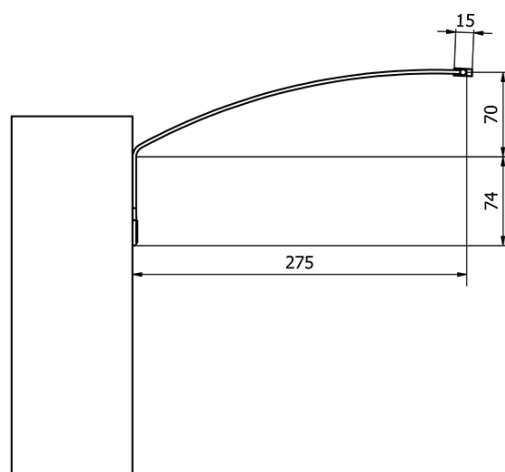

Order code: ED163

**Basic information**

Brand: Sapho

Series: TREX

**Size**

Width: 470 mm

**Properties**

Material: Aluminum

Type of Light: LED

Light Control: Not included

Electrical protection: IP21

Voltage: 230 V

Power input: 7 W

LED colour: Daily white (4 000 - 5 000 K)

Luminosity: 510 lm

Weight / Piece: 1.33 kg

Packaging: 1 Piece

Warranty: 2 years

Technical sheet

- ED163 - 470mm, 7W
- ED172 - 770mm, 12W
- ED186 - 1020mm, 15W