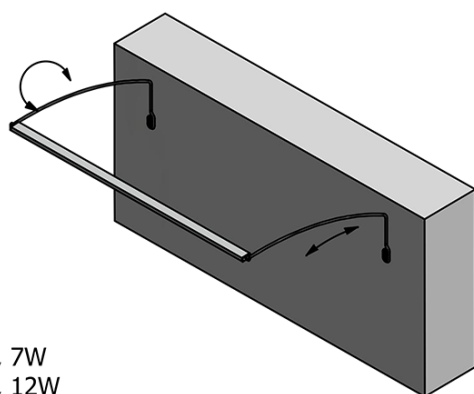

Order code: ED163

**Basic information**

Brand: Sapho

Series: TREX

**Size**

Width: 470 mm

**Properties**

Material: Aluminum

Type of Light: LED

Light Control: Not included

Electrical protection: IP21

Voltage: 230 V

Power input: 7 W

LED colour: Daily white (4 000 - 5 000 K)

Luminosity: 510 lm

Weight / Piece: 1.33 kg

Packaging: 1 Piece

Warranty: 2 years

Technical sheet

- ED163 - 470mm, 7W
- ED172 - 770mm, 12W
- ED186 - 1020mm, 15W