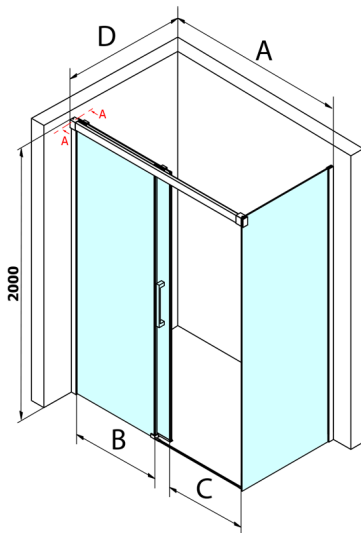

Technical sheet