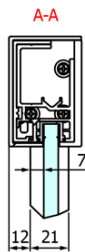

FONDURA Shower Door 1400mm, clear glass

Order code: GF5014

Basic information

Brand: Gelco
Series: FONDURA

Size

Width: 1400 mm
Height: 2000 mm

Properties

Profile colour: Chrome - polished aluminum
Shape: Alcove door
Type of opening: Sliding door
Opening direction: Versatile
Opening width: 595 mm
Glass colour: TRANSPARENT glass
Glass finish: Coated glass
Glass thickness: 8 mm
Installation width from: 1370 mm
Installation width up to: 1410 mm
Properties: Frameless design
Weight / Piece: 60.0 kg
Packaging: 1 Piece
Warranty: 3 years

Spare parts

DRAGON, FONDURA, ALTIS bottom seal, 1000 mm (Order code: NDGD02)
Bubble seal for 8mm glass, 1963mm (Order code: NDAL02)
FONDURA handle (Order code: NDGF-MADLO)

Technical sheet

MODEL	A	B	C
GF5011	1070-1110	513	445
GF5012	1170-1210	563	495
GF5013	1270-1310	613	545
GF5014	1370-1410	663	595

MODEL	A	B	C
GF5011	1070-1110	513	445
GF5012	1170-1210	563	495
GF5013	1270-1310	613	545
GF5014	1370-1410	663	595

MODEL	D
GF5080	780-800
GF5090	880-900
GF5001	980-1000