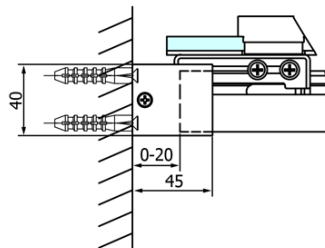

FONDURA Shower Door 1400mm, clear glass

Order code: GF5014

Basic information

Brand: Gelco
Series: FONDURA

Size

Width: 1400 mm
Height: 2000 mm

Properties

Profile colour: Chrome - polished aluminum
Shape: Alcove door
Type of opening: Sliding door
Opening direction: Versatile
Opening width: 595 mm
Glass colour: TRANSPARENT glass
Glass finish: Coated glass
Glass thickness: 8 mm
Installation width from: 1370 mm
Installation width up to: 1410 mm
Properties: Frameless design
Weight / Piece: 60.0 kg
Packaging: 1 Piece
Warranty: 3 years

Spare parts

DRAGON, FONDURA, ALTIS bottom seal, 1000 mm (Order code: NDGD02)
Bubble seal for 8mm glass, 1963mm (Order code: NDAL02)
FONDURA handle (Order code: NDGF-MADLO)

Technical sheet

MODEL	A	B	C
GF5011	1070-1110	513	445
GF5012	1170-1210	563	495
GF5013	1270-1310	613	545
GF5014	1370-1410	663	595

MODEL	A	B	C
GF5011	1070-1110	513	445
GF5012	1170-1210	563	495
GF5013	1270-1310	613	545
GF5014	1370-1410	663	595

MODEL	D
GF5080	780-800
GF5090	880-900
GF5001	980-1000