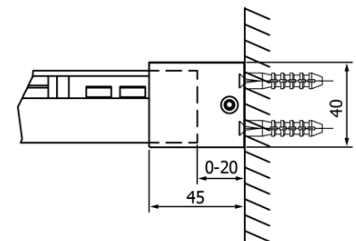

FONDURA Shower Door 1400mm, clear glass

Order code: GF5014

Basic information

Brand: Gelco
Series: FONDURA

Size

Width: 1400 mm
Height: 2000 mm

Properties

Profile colour: Chrome - polished aluminum
Shape: Alcove door
Type of opening: Sliding door
Opening direction: Versatile
Opening width: 595 mm
Glass colour: TRANSPARENT glass
Glass finish: Coated glass
Glass thickness: 8 mm
Installation width from: 1370 mm
Installation width up to: 1410 mm
Properties: Frameless design
Weight / Piece: 60.0 kg
Packaging: 1 Piece
Warranty: 3 years

Spare parts

DRAGON, FONDURA, ALTIS bottom seal, 1000 mm (Order code: NDGD02)
Bubble seal for 8mm glass, 1963mm (Order code: NDAL02)
FONDURA handle (Order code: NDGF-MADLO)

Technical sheet

MODEL	A	B	C
GF5011	1070-1110	513	445
GF5012	1170-1210	563	495
GF5013	1270-1310	613	545
GF5014	1370-1410	663	595