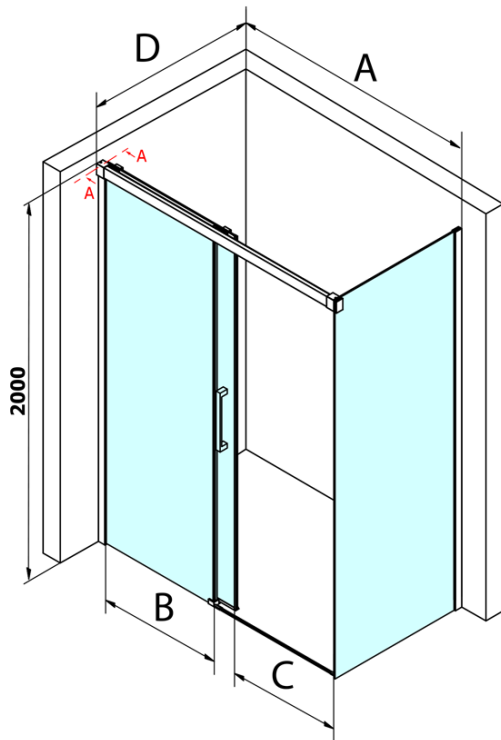

FONDURA Shower Door 1400mm, clear glass

Order code: GF5014

Basic information

Brand: Gelco
Series: FONDURA

Size

Width: 1400 mm
Height: 2000 mm

Properties

Profile colour: Chrome - polished aluminum
Shape: Alcove door
Type of opening: Sliding door
Opening direction: Versatile
Opening width: 595 mm
Glass colour: TRANSPARENT glass
Glass finish: Coated glass
Glass thickness: 8 mm
Installation width from: 1370 mm
Installation width up to: 1410 mm
Properties: Frameless design
Weight / Piece: 60.0 kg
Packaging: 1 Piece
Warranty: 3 years

Spare parts

DRAGON, FONDURA, ALTIS bottom seal, 1000 mm (Order code: NDGD02)
Bubble seal for 8mm glass, 1963mm (Order code: NDAL02)
FONDURA handle (Order code: NDGF-MADLO)

Technical sheet

MODEL	A	B	C
GF5011	1070-1110	513	445
GF5012	1170-1210	563	495
GF5013	1270-1310	613	545
GF5014	1370-1410	663	595

MODEL	A	B	C
GF5011	1070-1110	513	445
GF5012	1170-1210	563	495
GF5013	1270-1310	613	545
GF5014	1370-1410	663	595

MODEL	D
GF5080	780-800
GF5090	880-900
GF5001	980-1000