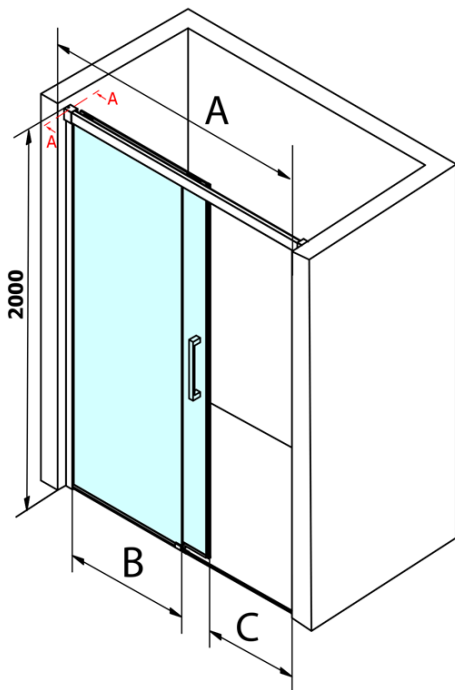

FONDURA Shower Door 1400mm, clear glass

Order code: GF5014

Basic information

Brand: Gelco
Series: FONDURA

Size

Width: 1400 mm
Height: 2000 mm

Properties

Profile colour: Chrome - polished aluminum
Shape: Alcove door
Type of opening: Sliding door
Opening direction: Versatile
Opening width: 595 mm
Glass colour: TRANSPARENT glass
Glass finish: Coated glass
Glass thickness: 8 mm
Installation width from: 1370 mm
Installation width up to: 1410 mm
Properties: Frameless design
Weight / Piece: 60.0 kg
Packaging: 1 Piece
Warranty: 3 years

Spare parts

DRAGON, FONDURA, ALTIS bottom seal, 1000 mm (Order code: NDGD02)
Bubble seal for 8mm glass, 1963mm (Order code: NDAL02)
FONDURA handle (Order code: NDGF-MADLO)

Technical sheet

MODEL	A	B	C
GF5011	1070-1110	513	445
GF5012	1170-1210	563	495
GF5013	1270-1310	613	545
GF5014	1370-1410	663	595