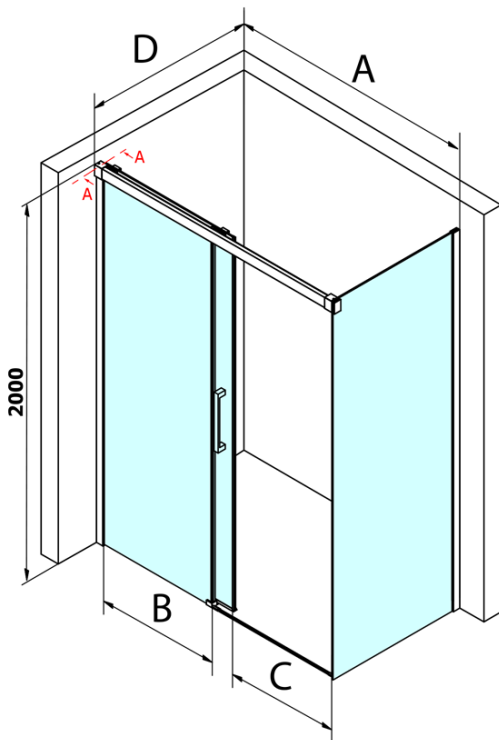

FONDURA Side Panel 900x2000mm, clear glass

Order code: GF5090

Basic information

Brand: Gelco
Series: FONDURA

Size

Height: 2000 mm
Depth: 900 mm

Properties

Profile colour: Chrome - polished aluminum
Shape: Fixed panel for shower door
Glass colour: TRANSPARENT glass
Glass finish: Coated glass
Glass thickness: 8 mm
Weight / Piece: 41.0 kg
Packaging: 1 Piece
Warranty: 3 years

Spare parts

Bottom seal for door, glass 8mm, 1000mm (Order code: NDGD02)

Technical sheet

MODEL	A	B	C
GF5011	1070-1110	513	445
GF5012	1170-1210	563	495
GF5013	1270-1310	613	545
GF5014	1370-1410	663	595

MODEL	D
GF5080	780-800
GF5090	880-900
GF5001	980-1000