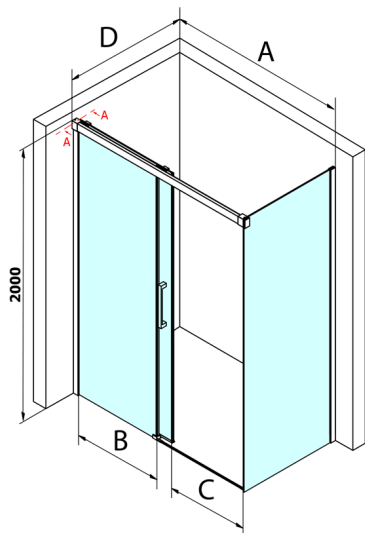

Technical sheet