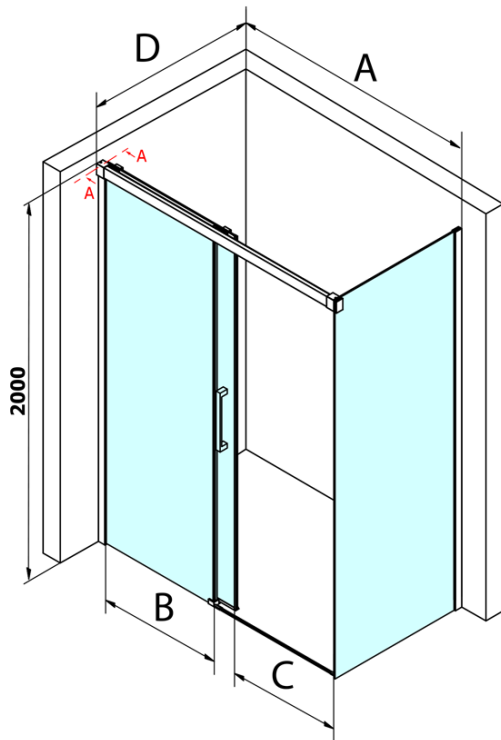

# FONDURA Shower Door 1200mm, clear glass

**Order code:** GF5012

## Size

**Width:** 1200 mm  
**Height:** 2000 mm

## Properties

**Profile colour:** Chrome - polished aluminum  
**Shape:** Alcove door  
**Type of opening:** Sliding door  
**Opening direction:** Versatile  
**Opening width:** 495 mm  
**Glass colour:** TRANSPARENT glass  
**Glass finish:** Coated glass  
**Glass thickness:** 8 mm  
**Installation width from:** 1170 mm  
**Installation width up to:** 1210 mm  
**Properties:** Frameless design  
**Weight / Piece:** 56.5 kg  
**Packaging:** 1 Piece  
**Warranty:** 3 years

## Spare parts

Bottom seal for door, glass 8mm, 1000mm (Order code: NDGD02)  
Bubble Seal for 8mm Glass, 1963mm (Order code: NDAL02)  
FONDURA handle (Order code: NDGF-MADLO)

Technical sheet

MODEL	A	B	C
GF5011	1070-1110	513	445
GF5012	1170-1210	563	495
GF5013	1270-1310	613	545
GF5014	1370-1410	663	595