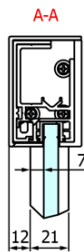

# FONDURA Shower Door 1200mm, clear glass

**Order code:** GF5012

## Size

**Width:** 1200 mm  
**Height:** 2000 mm

## Properties

**Profile colour:** Chrome - polished aluminum  
**Shape:** Alcove door  
**Type of opening:** Sliding door  
**Opening direction:** Versatile  
**Opening width:** 495 mm  
**Glass colour:** TRANSPARENT glass  
**Glass finish:** Coated glass  
**Glass thickness:** 8 mm  
**Installation width from:** 1170 mm  
**Installation width up to:** 1210 mm  
**Properties:** Frameless design  
**Weight / Piece:** 56.5 kg  
**Packaging:** 1 Piece  
**Warranty:** 3 years

## Spare parts

Bottom seal for door, glass 8mm, 1000mm (Order code: NDGD02)  
Bubble Seal for 8mm Glass, 1963mm (Order code: NDAL02)  
FONDURA handle (Order code: NDGF-MADLO)

Technical sheet

MODEL	A	B	C
GF5011	1070-1110	513	445
GF5012	1170-1210	563	495
GF5013	1270-1310	613	545
GF5014	1370-1410	663	595