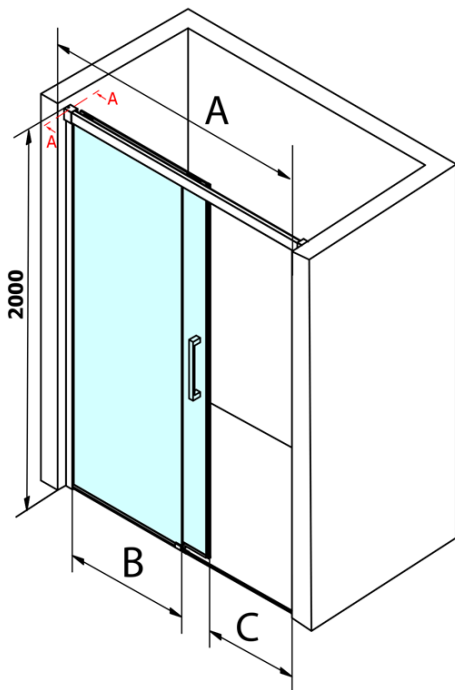

# FONDURA Shower Door 1200mm, clear glass

**Order code:** GF5012

## Size

**Width:** 1200 mm  
**Height:** 2000 mm

## Properties

**Profile colour:** Chrome - polished aluminum  
**Shape:** Alcove door  
**Type of opening:** Sliding door  
**Opening direction:** Versatile  
**Opening width:** 495 mm  
**Glass colour:** TRANSPARENT glass  
**Glass finish:** Coated glass  
**Glass thickness:** 8 mm  
**Installation width from:** 1170 mm  
**Installation width up to:** 1210 mm  
**Properties:** Frameless design  
**Weight / Piece:** 56.5 kg  
**Packaging:** 1 Piece  
**Warranty:** 3 years

## Spare parts

Bottom seal for door, glass 8mm, 1000mm (Order code: NDGD02)  
Bubble Seal for 8mm Glass, 1963mm (Order code: NDAL02)  
FONDURA handle (Order code: NDGF-MADLO)

Technical sheet

MODEL	A	B	C
GF5011	1070-1110	513	445
GF5012	1170-1210	563	495
GF5013	1270-1310	613	545
GF5014	1370-1410	663	595