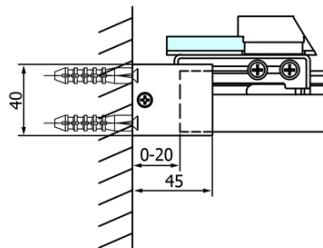

## Size

**Width:** 1200 mm  
**Height:** 2000 mm

## Properties

**Profile colour:** Chrome - polished aluminum  
**Shape:** Alcove door  
**Type of opening:** Sliding door  
**Opening direction:** Versatile  
**Opening width:** 495 mm  
**Glass colour:** TRANSPARENT glass  
**Glass finish:** Coated glass  
**Glass thickness:** 8 mm  
**Installation width from:** 1170 mm  
**Installation width up to:** 1210 mm  
**Properties:** Frameless design  
**Weight / Piece:** 56.5 kg  
**Packaging:** 1 Piece  
**Warranty:** 3 years

## Spare parts

Bottom seal for door, glass 8mm, 1000mm (Order code: NDGD02)  
Bubble Seal for 8mm Glass, 1963mm (Order code: NDAL02)  
FONDURA handle (Order code: NDGF-MADLO)

Technical sheet

MODEL	A	B	C
GF5011	1070-1110	513	445
GF5012	1170-1210	563	495
GF5013	1270-1310	613	545
GF5014	1370-1410	663	595