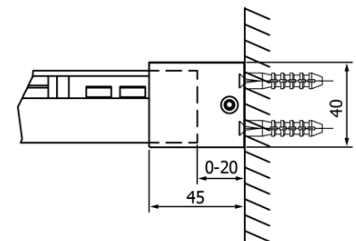

# FONDURA Shower Door 1200mm, clear glass

**Order code:** GF5012

## Size

**Width:** 1200 mm  
**Height:** 2000 mm

## Properties

**Profile colour:** Chrome - polished aluminum  
**Shape:** Alcove door  
**Type of opening:** Sliding door  
**Opening direction:** Versatile  
**Opening width:** 495 mm  
**Glass colour:** TRANSPARENT glass  
**Glass finish:** Coated glass  
**Glass thickness:** 8 mm  
**Installation width from:** 1170 mm  
**Installation width up to:** 1210 mm  
**Properties:** Frameless design  
**Weight / Piece:** 56.5 kg  
**Packaging:** 1 Piece  
**Warranty:** 3 years

## Spare parts

Bottom seal for door, glass 8mm, 1000mm (Order code: NDGD02)  
Bubble Seal for 8mm Glass, 1963mm (Order code: NDAL02)  
FONDURA handle (Order code: NDGF-MADLO)

Technical sheet

MODEL	A	B	C
GF5011	1070-1110	513	445
GF5012	1170-1210	563	495
GF5013	1270-1310	613	545
GF5014	1370-1410	663	595