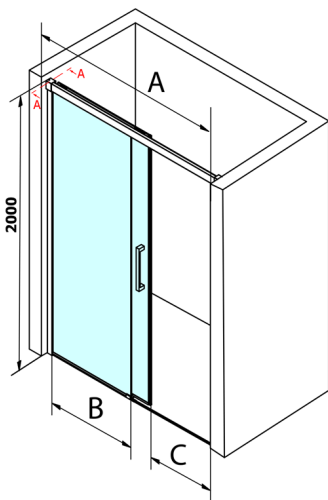

Technical sheet

MODEL	A	B	C
GF5011	1070-1110	513	445
GF5012	1170-1210	563	495
GF5013	1270-1310	613	545
GF5014	1370-1410	663	595