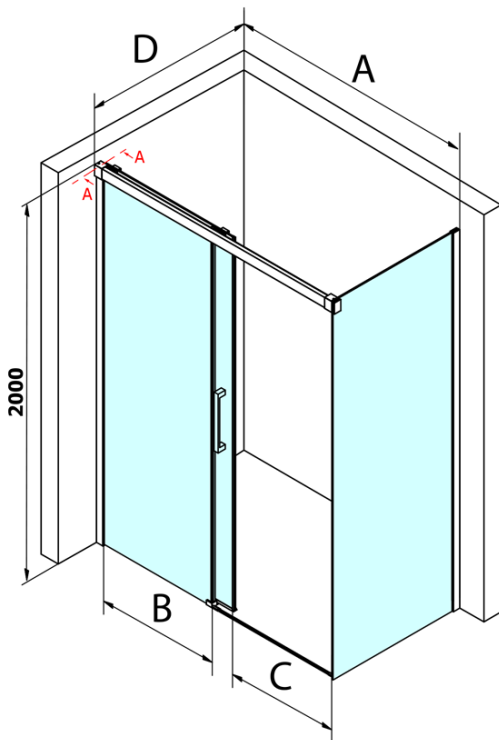

FONDURA Side Panel 1000mm, clear glass

Order code: GF5001

Basic information

Brand: Gelco
Series: FONDURA

Size

Height: 2000 mm
Depth: 1000 mm

Properties

Profile colour: Chrome - polished aluminum
Shape: Fixed panel for shower door
Glass colour: TRANSPARENT glass
Glass finish: Coated glass
Glass thickness: 8 mm
Weight / Piece: 40.0 kg
Packaging: 1 Piece
Warranty: 3 years

Spare parts

DRAGON, FONDURA, ALTIS bottom seal, 1000 mm (Order code: NDGD02)

Technical sheet

MODEL	A	B	C
GF5011	1070-1110	513	445
GF5012	1170-1210	563	495
GF5013	1270-1310	613	545
GF5014	1370-1410	663	595

MODEL	D
GF5080	780-800
GF5090	880-900
GF5001	980-1000