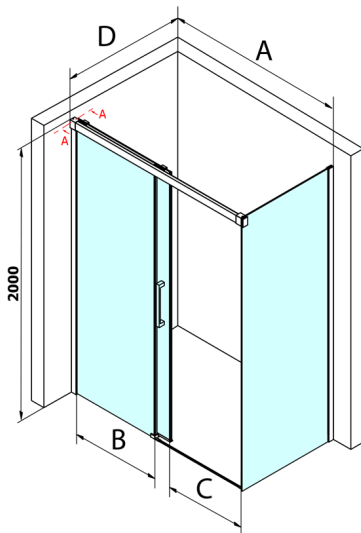

FONDURA Side Panel 1000mm, clear glass

Order code: GF5001

Size

Height: 2000 mm

Depth: 1000 mm

Properties

Warranty: 3 years

Technical sheet

MODEL	A	B	C
GF5011	1070-1110	513	445
GF5012	1170-1210	563	495
GF5013	1270-1310	613	545
GF5014	1370-1410	663	595

MODEL	D
GF5080	780-800
GF5090	880-900
GF5001	980-1000