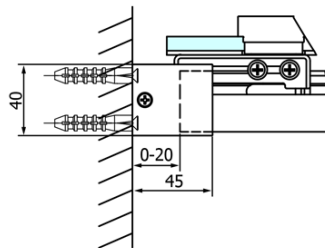

FONDURA Shower Door 1100mm, clear glass

Order code: GF5011

Basic information

Brand: Gelco
Series: FONDURA

Size

Width: 1100 mm
Height: 2000 mm

Properties

Profile colour: Chrome - polished aluminum
Shape: Alcove door
Type of opening: Sliding door
Opening direction: Versatile
Opening width: 445 mm
Glass colour: TRANSPARENT glass
Glass finish: Coated glass
Glass thickness: 8 mm
Installation width from: 1070 mm
Installation width up to: 1110 mm
Properties: Frameless design
Weight / Piece: 51.5 kg
Packaging: 1 Piece
Warranty: 3 years

Spare parts

DRAGON, FONDURA, ALTIS bottom seal, 1000 mm (Order code: NDGD02)
FONDURA seal glass/floor (Order code: NDAL02)
FONDURA handle (Order code: NDGF-MADLO)

Technical sheet

MODEL	A	B	C
GF5011	1070-1110	513	445
GF5012	1170-1210	563	495
GF5013	1270-1310	613	545
GF5014	1370-1410	663	595

MODEL	A	B	C
GF5011	1070-1110	513	445
GF5012	1170-1210	563	495
GF5013	1270-1310	613	545
GF5014	1370-1410	663	595

MODEL	D
GF5080	780-800
GF5090	880-900
GF5001	980-1000