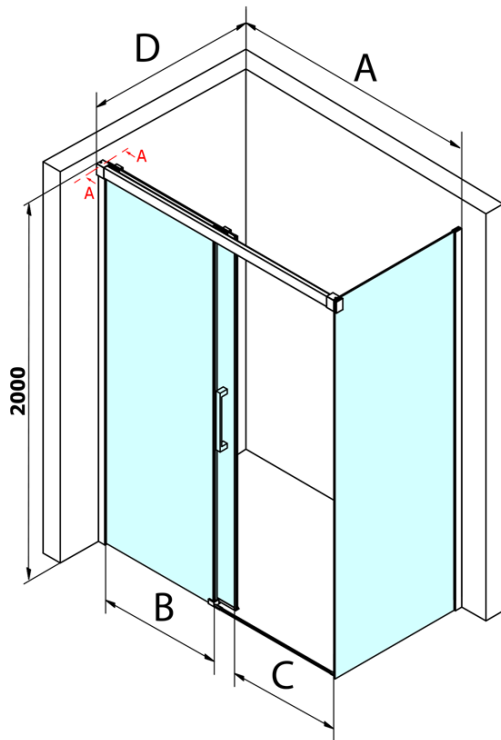

FONDURA Shower Door 1100mm, clear glass

Order code: GF5011

Basic information

Brand: Gelco
Series: FONDURA

Size

Width: 1100 mm
Height: 2000 mm

Properties

Profile colour: Chrome - polished aluminum
Shape: Alcove door
Type of opening: Sliding door
Opening direction: Versatile
Opening width: 445 mm
Glass colour: TRANSPARENT glass
Glass finish: Coated glass
Glass thickness: 8 mm
Installation width from: 1070 mm
Installation width up to: 1110 mm
Properties: Frameless design
Weight / Piece: 51.5 kg
Packaging: 1 Piece
Warranty: 3 years

Spare parts

DRAGON, FONDURA, ALTIS bottom seal, 1000 mm (Order code: NDGD02)
FONDURA seal glass/floor (Order code: NDAL02)
FONDURA handle (Order code: NDGF-MADLO)

Technical sheet

MODEL	A	B	C
GF5011	1070-1110	513	445
GF5012	1170-1210	563	495
GF5013	1270-1310	613	545
GF5014	1370-1410	663	595

MODEL	A	B	C
GF5011	1070-1110	513	445
GF5012	1170-1210	563	495
GF5013	1270-1310	613	545
GF5014	1370-1410	663	595

MODEL	D
GF5080	780-800
GF5090	880-900
GF5001	980-1000