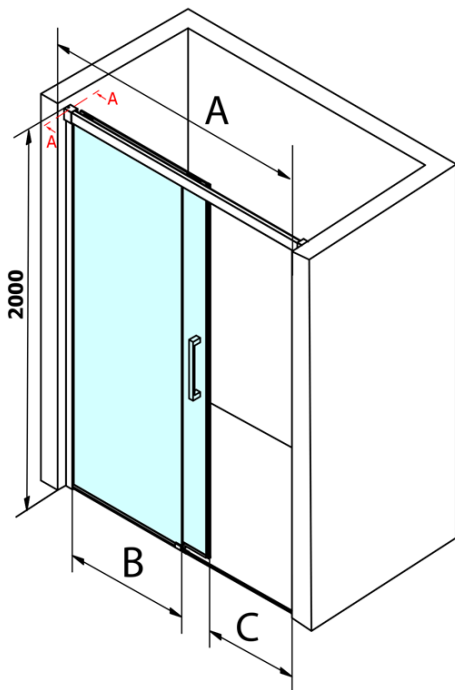

FONDURA Shower Door 1100mm, clear glass

Order code: GF5011

Basic information

Brand: Gelco
Series: FONDURA

Size

Width: 1100 mm
Height: 2000 mm

Properties

Profile colour: Chrome - polished aluminum
Shape: Alcove door
Type of opening: Sliding door
Opening direction: Versatile
Opening width: 445 mm
Glass colour: TRANSPARENT glass
Glass finish: Coated glass
Glass thickness: 8 mm
Installation width from: 1070 mm
Installation width up to: 1110 mm
Properties: Frameless design
Weight / Piece: 51.5 kg
Packaging: 1 Piece
Warranty: 3 years

Spare parts

DRAGON, FONDURA, ALTIS bottom seal, 1000 mm (Order code: NDGD02)
FONDURA seal glass/floor (Order code: NDAL02)
FONDURA handle (Order code: NDGF-MADLO)

Technical sheet

MODEL	A	B	C
GF5011	1070-1110	513	445
GF5012	1170-1210	563	495
GF5013	1270-1310	613	545
GF5014	1370-1410	663	595