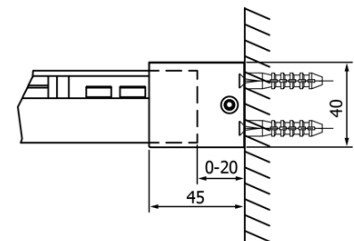

FONDURA Shower Door 1100mm, clear glass

Order code: GF5011

Basic information

Brand: Gelco
Series: FONDURA

Size

Width: 1100 mm
Height: 2000 mm

Properties

Profile colour: Chrome - polished aluminum
Shape: Alcove door
Type of opening: Sliding door
Opening direction: Versatile
Opening width: 445 mm
Glass colour: TRANSPARENT glass
Glass finish: Coated glass
Glass thickness: 8 mm
Installation width from: 1070 mm
Installation width up to: 1110 mm
Properties: Frameless design
Weight / Piece: 51.5 kg
Packaging: 1 Piece
Warranty: 3 years

Spare parts

DRAGON, FONDURA, ALTIS bottom seal, 1000 mm (Order code: NDGD02)
FONDURA seal glass/floor (Order code: NDAL02)
FONDURA handle (Order code: NDGF-MADLO)

Technical sheet

MODEL	A	B	C
GF5011	1070-1110	513	445
GF5012	1170-1210	563	495
GF5013	1270-1310	613	545
GF5014	1370-1410	663	595