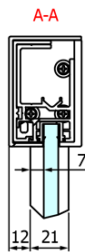

FONDURA Shower Door 1100mm, clear glass

Order code: GF5011

Basic information

Brand: Gelco
Series: FONDURA

Size

Width: 1100 mm
Height: 2000 mm

Properties

Profile colour: Chrome - polished aluminum
Shape: Alcove door
Type of opening: Sliding door
Opening direction: Versatile
Opening width: 445 mm
Glass colour: TRANSPARENT glass
Glass finish: Coated glass
Glass thickness: 8 mm
Installation width from: 1070 mm
Installation width up to: 1110 mm
Properties: Frameless design
Weight / Piece: 51.5 kg
Packaging: 1 Piece
Warranty: 3 years

Spare parts

DRAGON, FONDURA, ALTIS bottom seal, 1000 mm (Order code: NDGD02)
FONDURA seal glass/floor (Order code: NDAL02)
FONDURA handle (Order code: NDGF-MADLO)

Technical sheet

MODEL	A	B	C
GF5011	1070-1110	513	445
GF5012	1170-1210	563	495
GF5013	1270-1310	613	545
GF5014	1370-1410	663	595

MODEL	A	B	C
GF5011	1070-1110	513	445
GF5012	1170-1210	563	495
GF5013	1270-1310	613	545
GF5014	1370-1410	663	595

MODEL	D
GF5080	780-800
GF5090	880-900
GF5001	980-1000