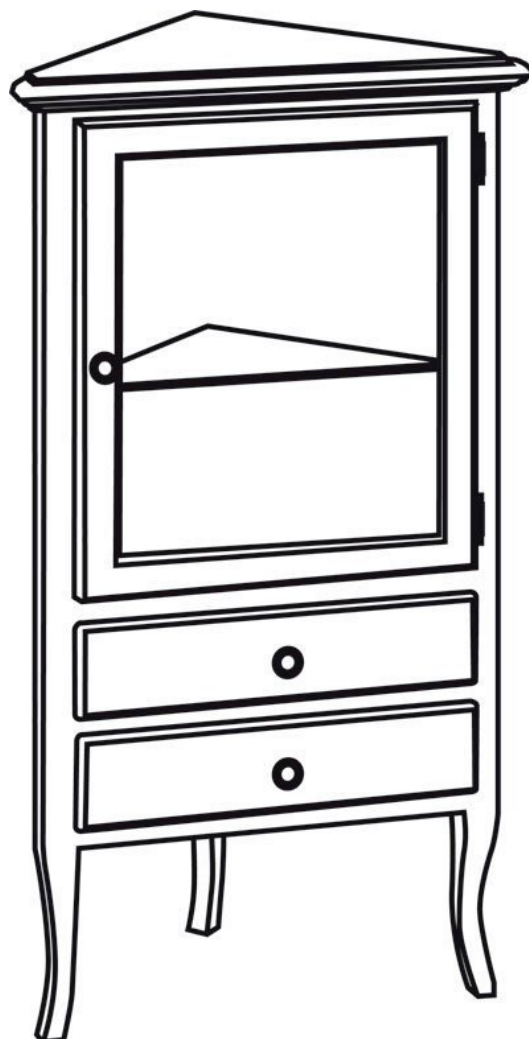

**RETRO Corner Storage Unit 60x120x47cm, right/aged
white**

SAPHO

Order code: 1717

Basic information

Brand: Sapho
Series: RETRO

Size

Width: 600 mm
Height: 1200 mm
Depth: 470 mm

Properties

Colour: White
Decor: Antique white
Material: Solid wood/veneer
Installation: Freestanding
Type of cabinet: Corner
Package contains: Handle
Weight / Piece: 36.5 kg
Packaging: 1 Piece
Warranty: 2 years

Technical sheet