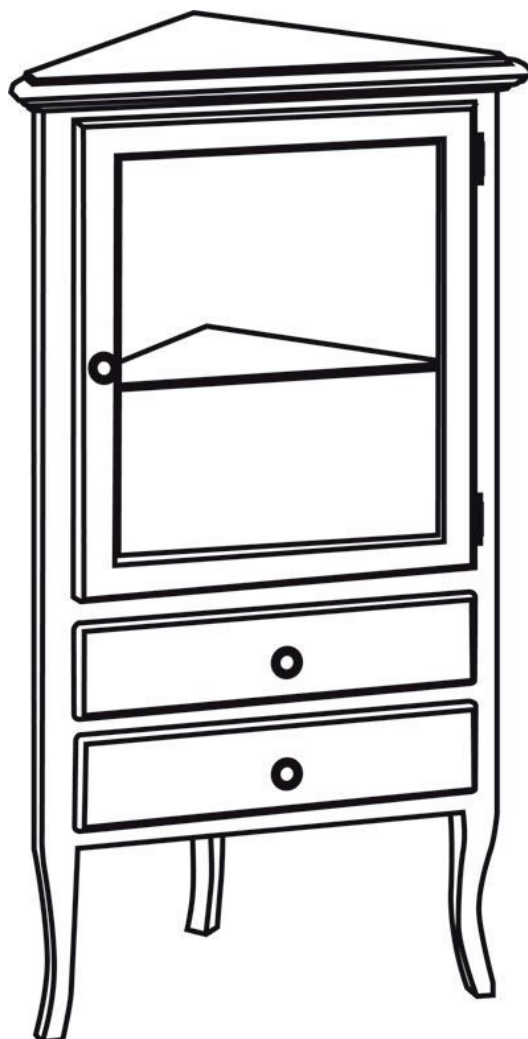

**RETRO Corner Storage Unit 60x120x47cm, right/aged
white**

 **SAPHO**

Order code: 1717

Basic information

Brand: Sapho
Series: RETRO

Size

Width: 600 mm
Height: 1200 mm
Depth: 470 mm

Properties

Colour: White
Decor: Antique white
Material: Solid wood/veneer
Installation: Freestanding
Type of cabinet: Corner
Package contains: Handle
Weight / Piece: 36.5 kg
Packaging: 1 Piece
Warranty: 2 years

Technical sheet