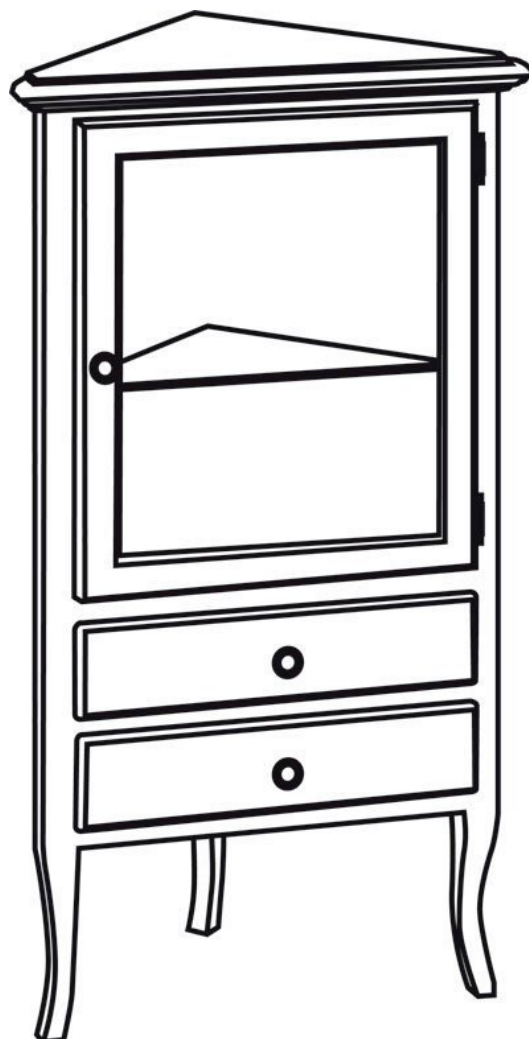

**RETRO Corner Storage Unit 60x120x47cm, right/aged
white**

 **SAPHO**

Order code: 1717

Basic information

Brand: Sapho
Series: RETRO

Size

Width: 600 mm
Height: 1200 mm
Depth: 470 mm

Properties

Colour: White
Decor: Antique white
Material: Solid wood/veneer
Installation: Freestanding
Type of cabinet: Corner
Package contains: Handle
Weight / Piece: 36.5 kg
Packaging: 1 Piece
Warranty: 2 years

Technical sheet