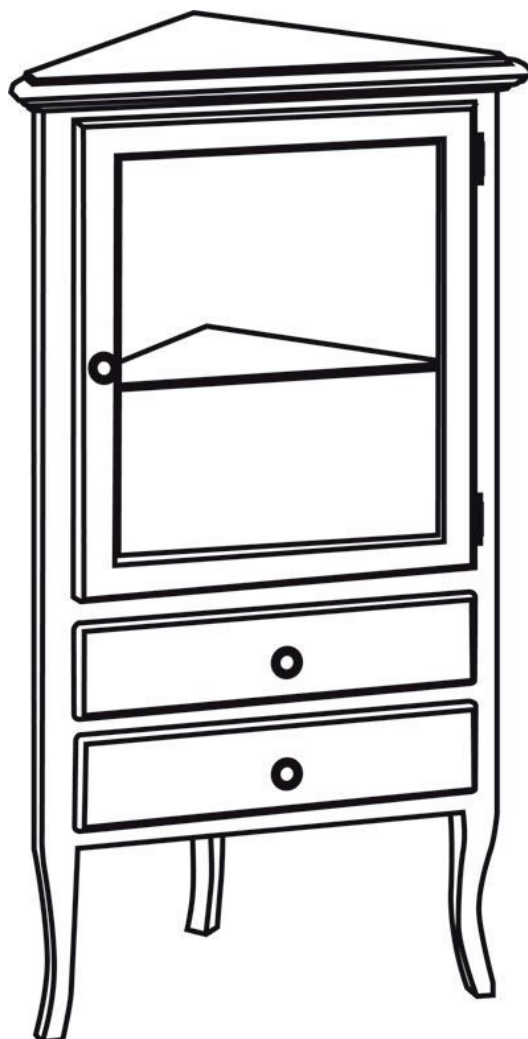

**RETRO Corner Storage Unit 60x120x47cm, right/aged
white**

SAPHO

Order code: 1717

Basic information

Brand: Sapho
Series: RETRO

Size

Width: 600 mm
Height: 1200 mm
Depth: 470 mm

Properties

Colour: White
Decor: Antique white
Material: Solid wood/veneer
Installation: Freestanding
Type of cabinet: Corner
Package contains: Handle
Weight / Piece: 36.5 kg
Packaging: 1 Piece
Warranty: 2 years

Technical sheet