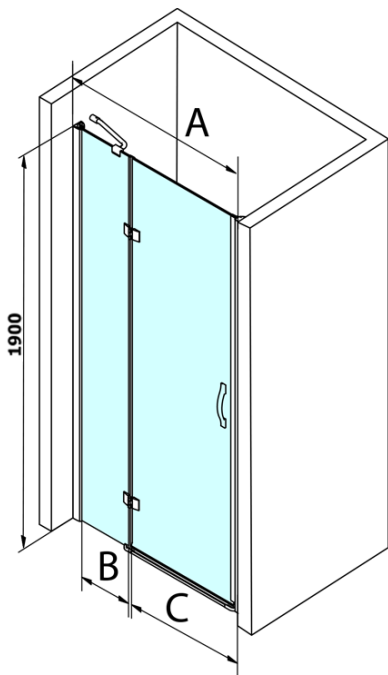

Order code: GL1212

Basic information

Brand: Gelco
Series: LEGRO

Size

Width: 1200 mm
Height: 1900 mm

Properties

Profile colour: Chrome - polished aluminum
Shape: Alcove door
Type of opening: Single pivot door
Opening direction: Versatile
Opening width: 600 mm
Glass colour: TRANSPARENT glass
Glass finish: Coated glass
Glass thickness: 8 mm
Installation width from: 1180 mm
Installation width up to: 1220 mm
Properties: Frameless design
Weight / Piece: 43.0 kg
Packaging: 1 Piece
Warranty: 3 years

Spare parts

Set of vertical seals between glass 8mm (Order code: NDGL03)
Set of vertical seals between glass 6mm (Order code: NDGL06)
Set of 45° magnetic seals for glass 6/8mm, 1900mm (Order code: NDGL05)
Bottom seal for door, glass 6mm, 1000mm (Order code: NDGOL01)
Handle standard for LEGRO, SIGMA, AG and ONE screens, pair, chrome (Order code: NDGLMADLO)

Technical sheet

MODEL	A	B	C
GL1280	780-820	215	500
GL1290	880-920	215	600
GL1210	980-1020	315	600
GL1211	1080-1120	415	600
GL1212	1180-1220	515	600