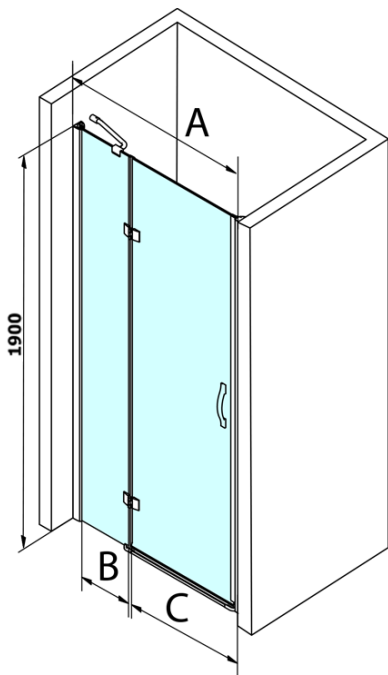

Technical sheet