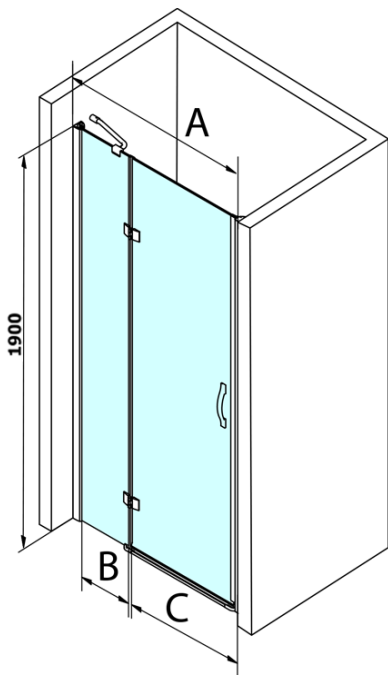

Order code: GL1212

Basic information

Brand: Gelco
Series: LEGRO

Size

Width: 1200 mm
Height: 1900 mm

Properties

Profile colour: Chrome - polished aluminum
Shape: Alcove door
Type of opening: Single pivot door
Opening direction: Versatile
Opening width: 600 mm
Glass colour: TRANSPARENT glass
Glass finish: Coated glass
Glass thickness: 8 mm
Installation width from: 1180 mm
Installation width up to: 1220 mm
Properties: Frameless design
Weight / Piece: 43.0 kg
Packaging: 1 Piece
Warranty: 3 years

Spare parts

LEGRO set of vertical seals for 8mm glass, 1900mm (Order code: NDGL03)
LEGRO set of vertical seals for 6mm glass, 1900mm (Order code: NDGL06)
LEGRO set of magnetic seals for doors with a fixed wall, 1900mm (Order code: NDGL05)
LEGRO-ONE bottom seal for the flat glass 6mm, length 1000mm (Order code: NDGOL01)
Handle standard for LEGRO, SIGMA, AG and ONE screens, pair, chrome (Order code: NDGLMADLO)

Technical sheet

MODEL	A	B	C
GL1280	780-820	215	500
GL1290	880-920	215	600
GL1210	980-1020	315	600
GL1211	1080-1120	415	600
GL1212	1180-1220	515	600