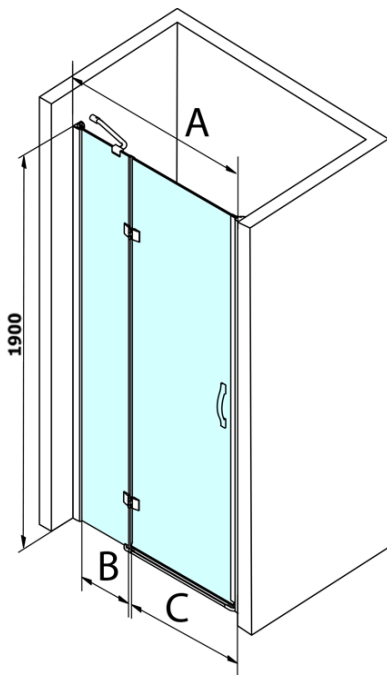

Order code: GL1212

Basic information

Brand: Gelco
Series: LEGRO

Size

Width: 1200 mm
Height: 1900 mm

Properties

Profile colour: Chrome - polished aluminum
Shape: Alcove door
Type of opening: Single pivot door
Opening direction: Versatile
Opening width: 600 mm
Glass colour: TRANSPARENT glass
Glass finish: Coated glass
Glass thickness: 8 mm
Installation width from: 1180 mm
Installation width up to: 1220 mm
Properties: Frameless design
Weight / Piece: 43.0 kg
Packaging: 1 Piece
Warranty: 3 years

Spare parts

Set of vertical seals between glass 8mm (Order code: NDGL03)
Set of vertical seals between glass 6mm (Order code: NDGL06)
Set of 45° magnetic seals for glass 6/8mm, 1900mm (Order code: NDGL05)
Bottom seal for door, glass 6mm, 1000mm (Order code: NDGOL01)
Handle standard for LEGRO, SIGMA, AG and ONE screens, pair, chrome (Order code: NDGLMADLO)

Technical sheet

MODEL	A	B	C
GL1280	780-820	215	500
GL1290	880-920	215	600
GL1210	980-1020	315	600
GL1211	1080-1120	415	600
GL1212	1180-1220	515	600