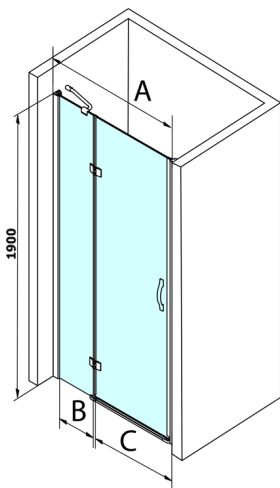

LEGRO Alcove Shower Door 1200mm, clear glass

Order code: GL1212

Size

Width: 1200 mm

Height: 1900 mm

Properties

Warranty: 3 years

Technical sheet

MODEL	A	B	C
GL1280	780-820	215	500
GL1290	880-920	215	600
GL1210	980-1020	315	600
GL1211	1080-1120	415	600
GL1212	1180-1220	515	600