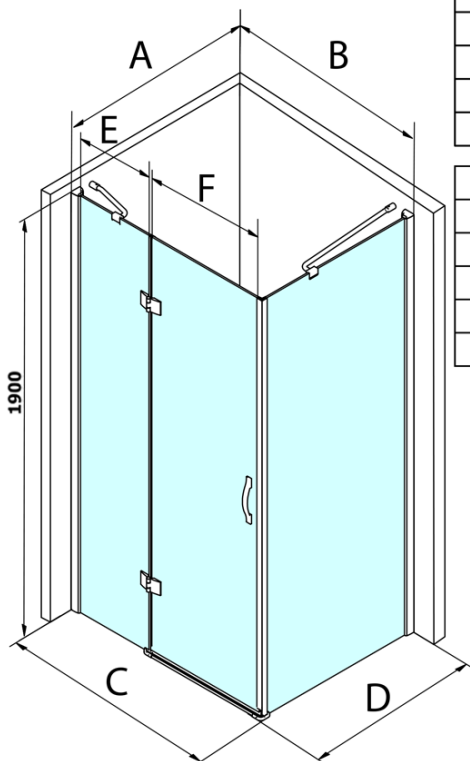

LEGRO Side Panel 1000mm, clear glass

Order code: GL5610

Basic information

Brand: Gelco
Series: LEGRO

Size

Height: 1900 mm
Depth: 1000 mm

Properties

Profile colour: Chrome - polished aluminum
Shape: Freestanding side panel
Glass colour: TRANSPARENT glass
Glass finish: Coated glass
Glass thickness: 8 mm
Weight / Piece: 43.0 kg
Packaging: 1 Piece
Warranty: 3 years

Spare parts

Set of vertical seals between glass 8mm (Order code: NDGL03)

Technical sheet

MODEL	B	C	E	F
GL1190	875-895	880-900	220	600
GL1110	975-995	980-1000	320	600
GL1111	1075-1095	1080-1100	420	600
GL1112	1175-1195	1180-1200	520	600