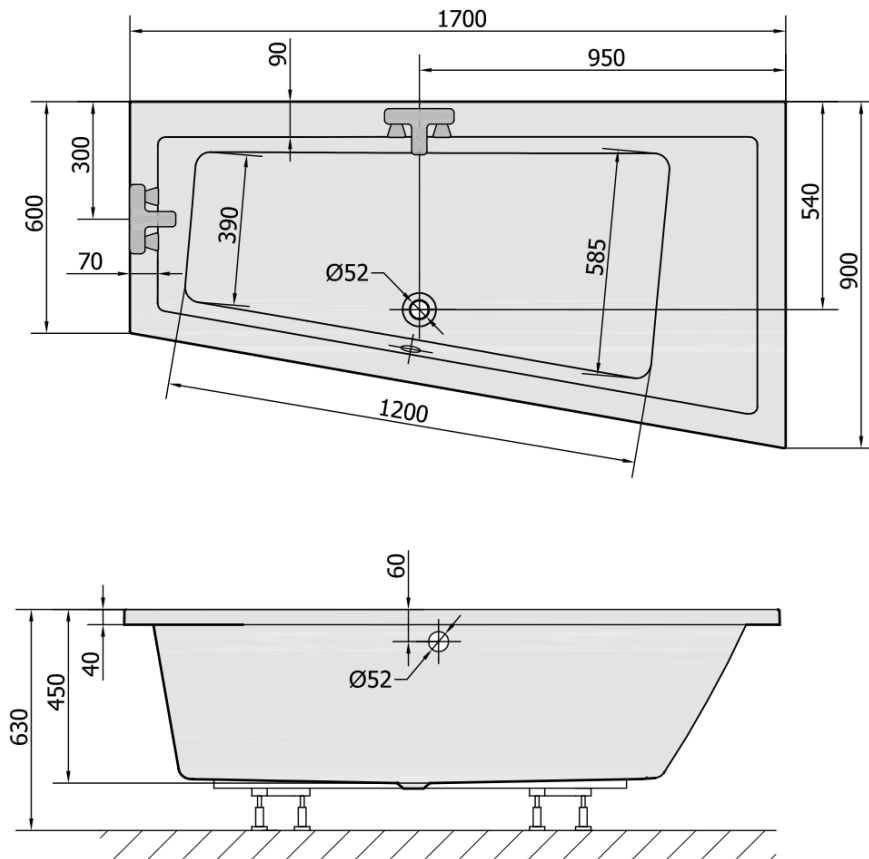

Technical sheet

VOLUME 258L