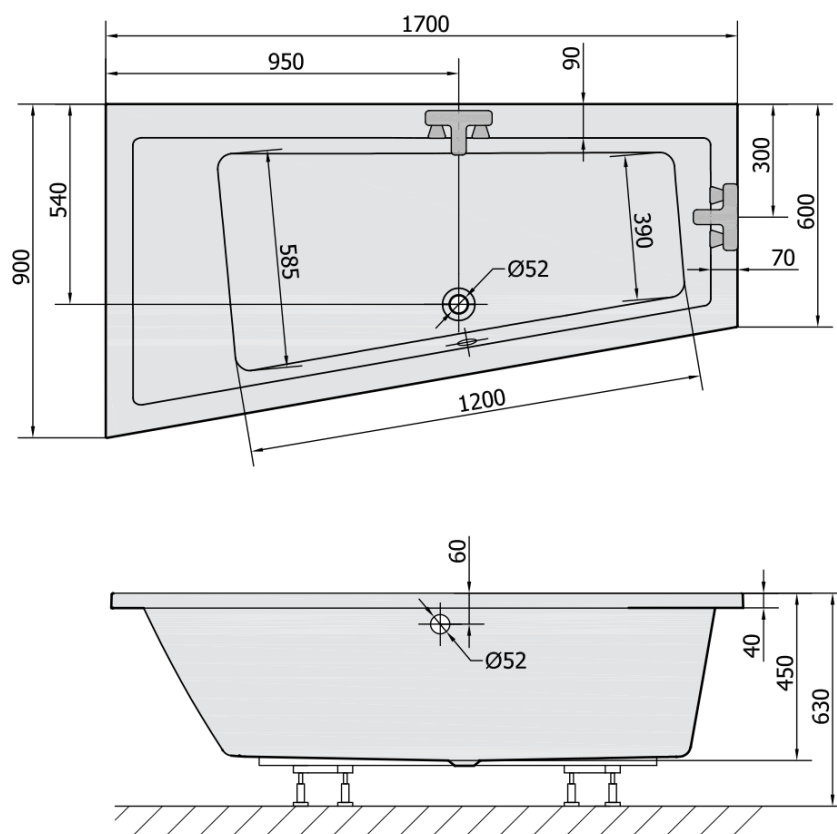

Order code: 81111

Basic information

Brand: Polysan

Size

Length: 1700 mm

Width: 900 mm

Height: 450 mm

Volume: 258 l

Properties

Colour: White

Colour options: According to the Swatch

Material: Acrylate

Shape: Asymmetric

Installation: Built-in

Waste diameter: 52 mm

Properties: Edge height 40 mm (Standard)

Weight / Piece: 31.69 kg

Packaging: 1 Piece

Warranty: 10 years

We recommend buy

1 Piece Bath Support Legs for Acrylic Bath Polysan, 51,5-74,5cm, Pair (Order code: PO60-80)

1 Piece Sound insulation bath tape, 3m (Order code: 93400)

1 Piece Bath Trap 6/4", height: 42mm, DN40 (Order code: 71712)

Technical sheet

VOLUME 258L