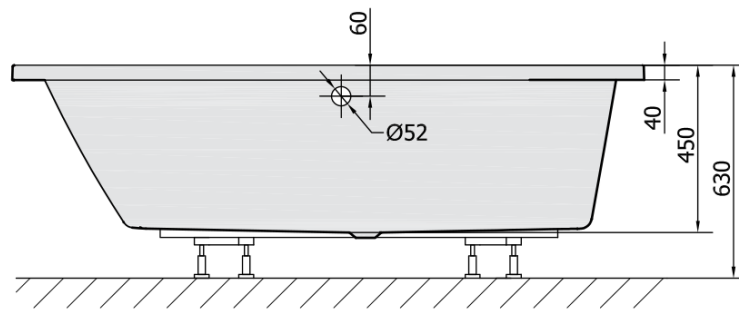

Technical sheet

VOLUME 258L