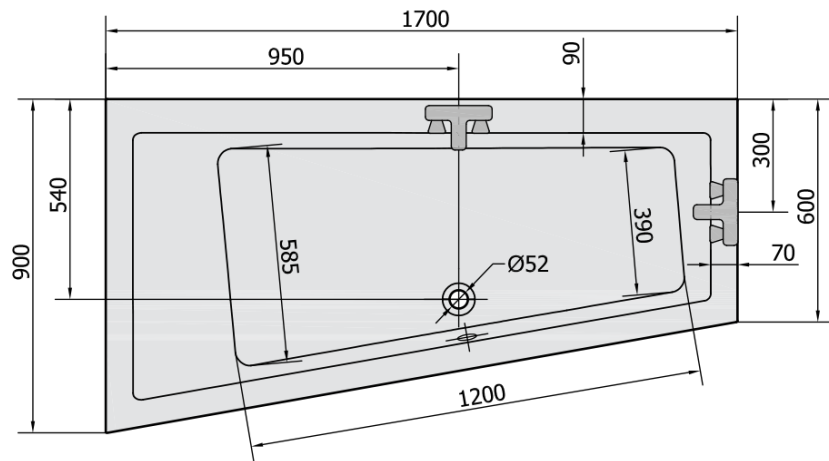

Technical sheet

VOLUME 258L