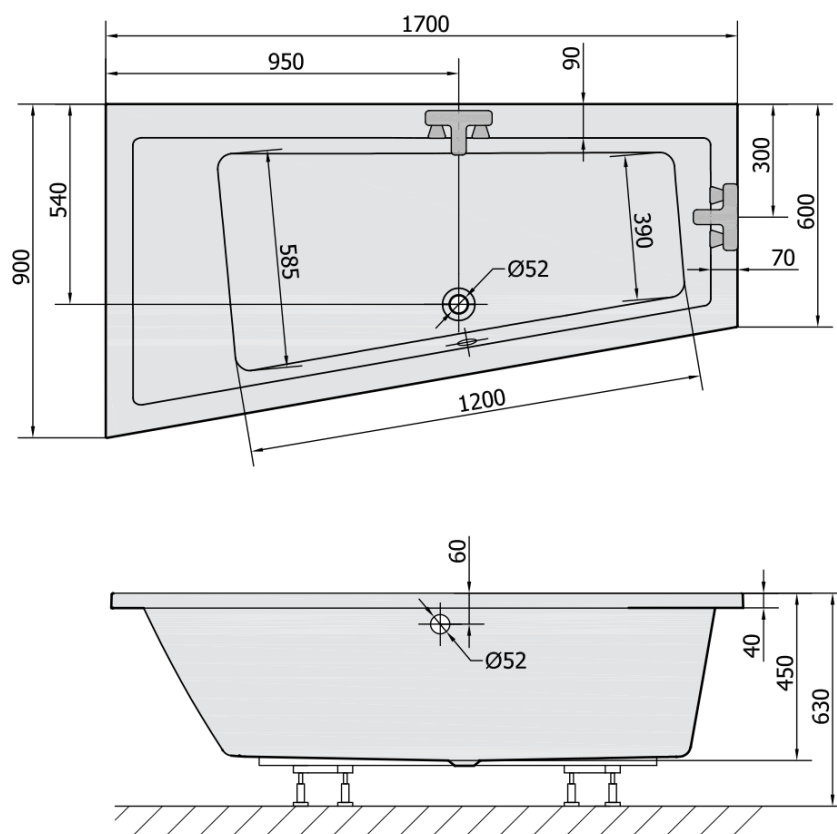

Order code: 81111

Basic information

Brand: Polysan

Size

Length: 1700 mm

Width: 900 mm

Height: 450 mm

Volume: 258 l

Properties

Colour: White

Colour options: According to the Swatch

Material: Acrylate

Shape: Asymmetric

Installation: Built-in

Waste diameter: 52 mm

Properties: Edge height 40 mm (Standard)

Package does not contain: Trap, Pop Up Bath Waste

Weight / Piece: 31.69 kg

Packaging: 1 Piece

Warranty: 10 years

We recommend buy

1 Piece Bath Support Legs for Acrylic Bath Polysan, 51,5-74,5cm, Pair (Order code: PO60-80)

1 Piece Sound insulation bath tape, 3m (Order code: 93400)

1 Piece Bath Trap 6/4", height: 42mm, DN40 (Order code: 71712)

Technical sheet

VOLUME 258L