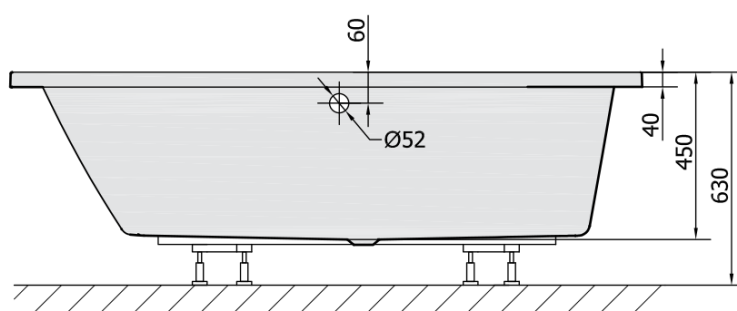

ANDRA L Asymmetric Bath 170x90x45cm, White

Order code: 81111

Size

Length: 1700 mm
 Width: 900 mm
 Height: 450 mm
 Volume: 258 l

Properties

Colour: White
 Material: Acrylate
 Warranty: 10 years

Technical sheet

VOLUME 258L