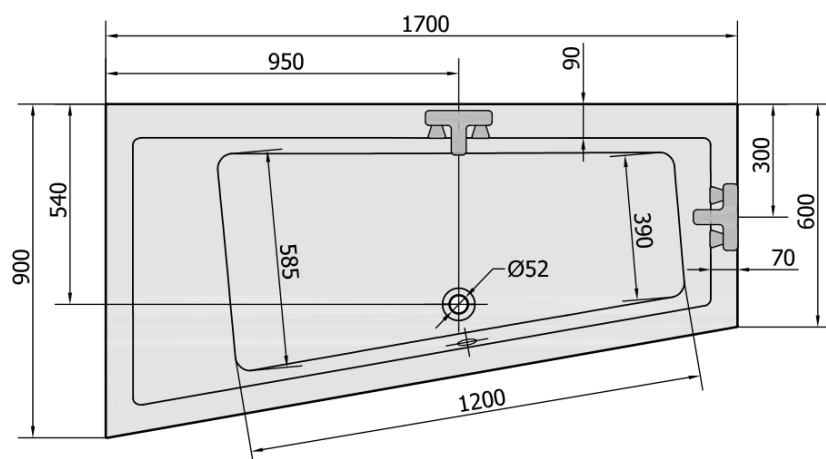

ANDRA L Asymmetric Bath 170x90x45cm, White

Order code: 81111

Size

Length: 1700 mm
 Width: 900 mm
 Height: 450 mm
 Volume: 258 l

Properties

Colour: White
 Material: Acrylate
 Warranty: 10 years

Technical sheet

VOLUME 258L