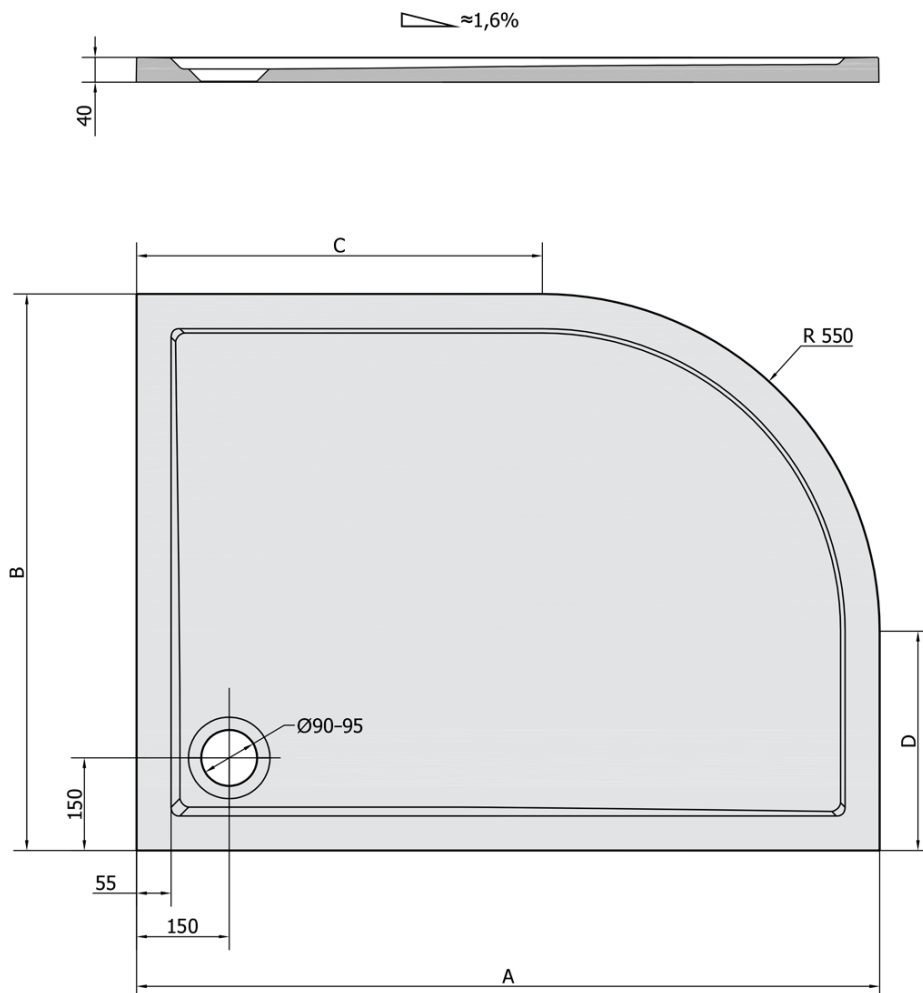

RENA R Quadrant Cast Marble Shower Tray

100x80cm, R550, right, White

Order code: 76511

Basic information

Brand: Polysan

Series: KLASIK

Size

Length: 1000 mm

Width: 800 mm

Height: 40 mm

Properties

Colour: White

Material: Cast marble

Shape: Asymmetric

Waste diameter: 90 mm

Radius: R550

Bottom Relief
(surface): Smooth

Weight / Piece: 45.0 kg

Packaging: 1 Piece

Warranty: 2 years

We recommend buy

1 Piece Shower tray siphon, dia. 90mm, DN40, polished stainless steel cover (Order code: 1711C)

1 Piece Shower Tray Legs (8 Pcs/Set) (Order code: PV008)

RENA R Quadrant Cast Marble Shower Tray
100x80cm, R550, right, White

Technical sheet

RENA	kod	A	B	C	D
90x80L	72890	900	800	350	250
90x80R	72891	900	800	350	250
100x80L	75511	1000	800	450	250
100x80R	76511	1000	800	450	250
120x90L	64611	1200	900	650	350
120x90R	65611	1200	900	650	350