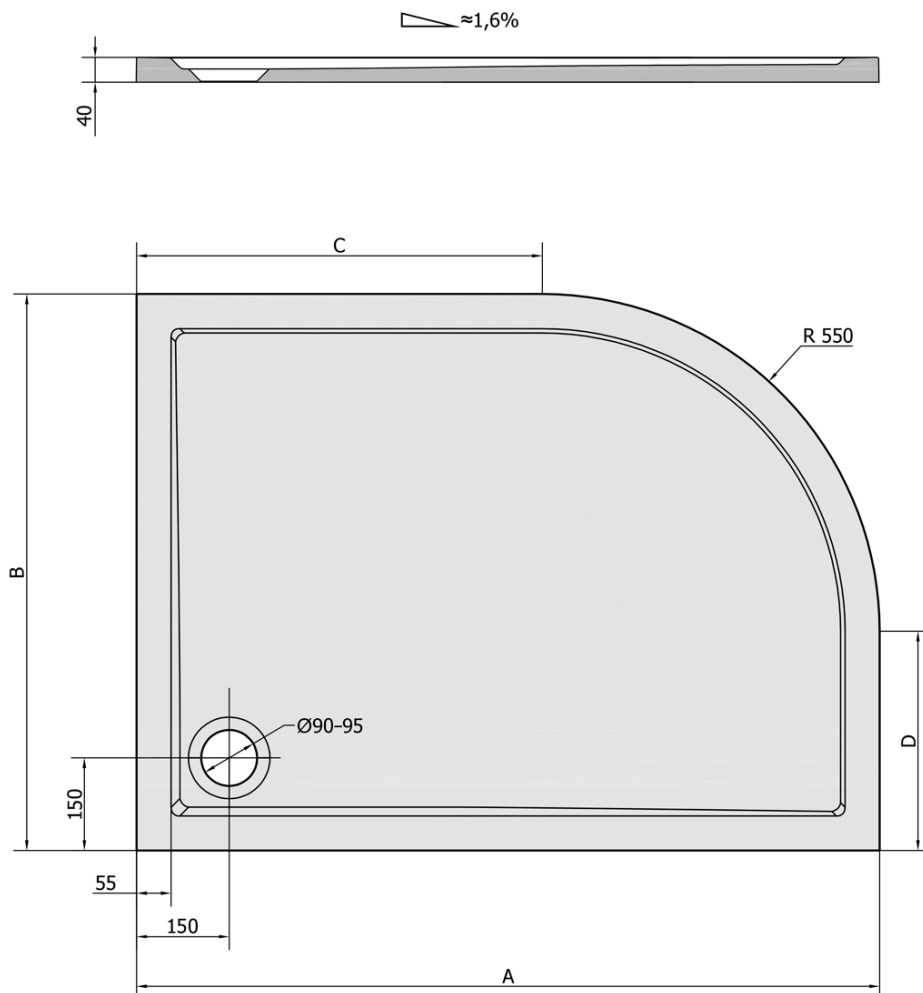

RENA R Quadrant Cast Marble Shower Tray

100x80cm, R550, right, White

Order code: 76511

Basic information

Brand: Polysan
Series: KLASIK

Size

Length: 1000 mm
Width: 800 mm
Height: 40 mm

Properties

Colour: White
Material: Cast marble
Shape: Asymmetric
Waste diameter: 90 mm
Radius: R550
Bottom Relief (surface): Smooth
Weight / Piece: 45.0 kg
Packaging: 1 Piece
Warranty: 2 years

We recommend buy

1 Piece Shower tray waste, dia. 90mm, DN40, polished stainless steel cover (Order code: 1711C)

1 Piece Shower Tray Legs (8 Pcs/Set) (Order code: PV008)

RENA R Quadrant Cast Marble Shower Tray
 100x80cm, R550, right, White

Technical sheet

RENA	kod	A	B	C	D
90x80L	72890	900	800	350	250
90x80R	72891	900	800	350	250
100x80L	75511	1000	800	450	250
100x80R	76511	1000	800	450	250
120x90L	64611	1200	900	650	350
120x90R	65611	1200	900	650	350