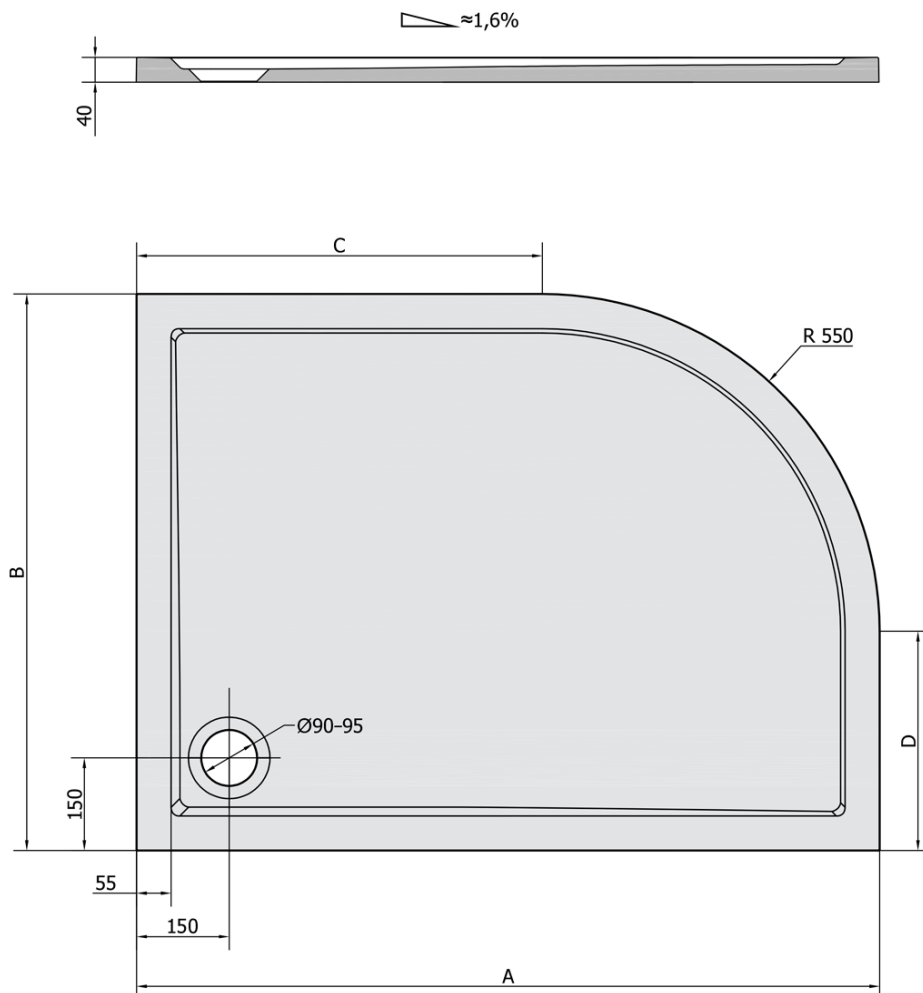

RENA R Quadrant Cast Marble Shower Tray

100x80cm, R550, right, White

Order code: 76511

Basic information

Brand: Polysan
Series: KLASIK

Size

Length: 1000 mm
Width: 800 mm
Height: 40 mm

Properties

Colour: White
Material: Cast marble
Shape: Asymmetric
Waste diameter: 90 mm
Radius: R550
Bottom Relief (surface): Smooth
Weight / Piece: 45.0 kg
Packaging: 1 Piece
Warranty: 2 years

We recommend buy

1 Piece Shower tray siphon, dia. 90mm, DN40, polished stainless steel cover (Order code: 1711C)

1 Piece Shower Tray Legs (8 Pcs/Set) (Order code: PV008)

RENA R Quadrant Cast Marble Shower Tray
100x80cm, R550, right, White

Technical sheet

| RENA | kod | A | B | C | D |
|---------|-------|------|-----|-----|-----|
| 90x80L | 72890 | 900 | 800 | 350 | 250 |
| 90x80R | 72891 | 900 | 800 | 350 | 250 |
| 100x80L | 75511 | 1000 | 800 | 450 | 250 |
| 100x80R | 76511 | 1000 | 800 | 450 | 250 |
| 120x90L | 64611 | 1200 | 900 | 650 | 350 |
| 120x90R | 65611 | 1200 | 900 | 650 | 350 |