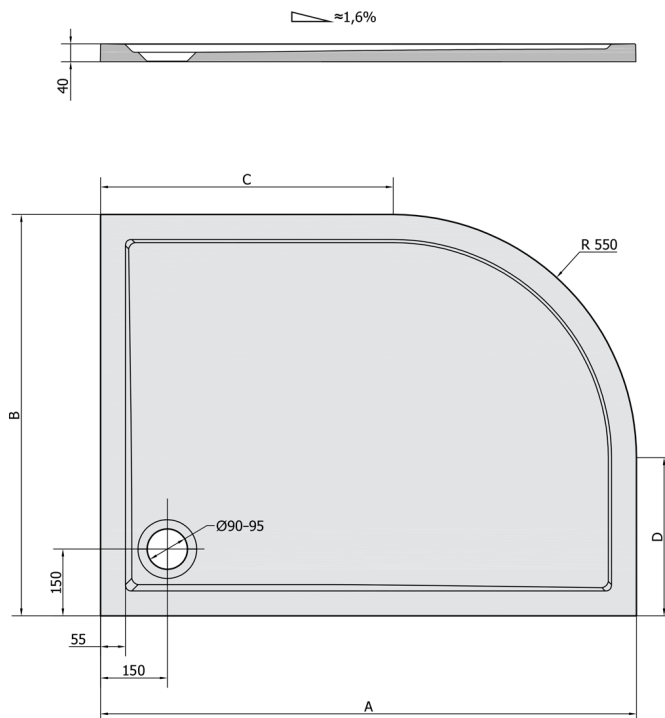

RENA R Quadrant Cast Marble Shower Tray

100x80cm, R550, right, White

Order code: 76511

Size

Length: 1000 mm
 Width: 800 mm
 Height: 40 mm

Properties

Colour: White
 Material: Cast marble
 Warranty: 2 years

Technical sheet

RENA	kod	A	B	C	D
90x80L	72890	900	800	350	250
90x80R	72891	900	800	350	250
100x80L	75511	1000	800	450	250
100x80R	76511	1000	800	450	250
120x90L	64611	1200	900	650	350
120x90R	65611	1200	900	650	350