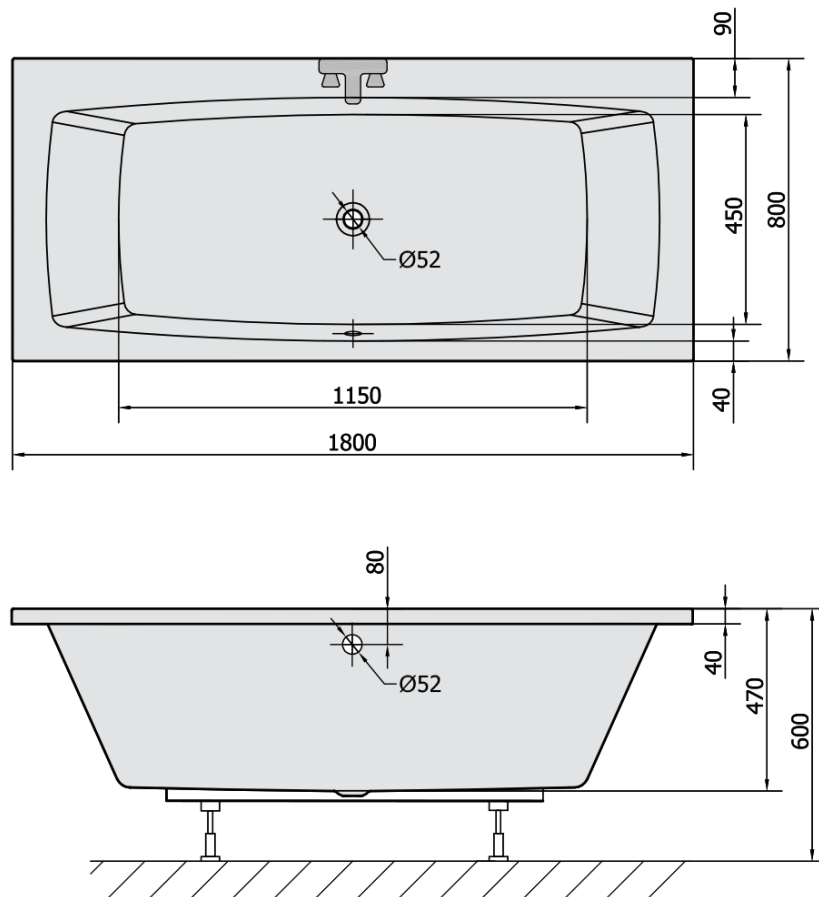

KVADRA Rectangular Bath with Support. Frame 180x80x47cm, White

Order code: 17711

Basic information

Brand: Polysan

Size

Length: 1800 mm

Width: 800 mm

Height: 470 mm

Volume: 260 l

Properties

Colour: White

Colour options: According to the Swatch

Material: Acrylate

Shape: Rectangular

Installation: Built-in

Waste diameter: 52 mm

Properties: Bilateral, Edge height 40 mm (Standard)

Package contains: Metal Support Frame

Package does not contain: Pop Up Bath Waste

Weight / Piece: 27.5 kg

Packaging: 1 Piece

Warranty: 10 years

We recommend buy

1 Piece Sound insulation bath tape, 3m (Order code: 93400)

KVADRA Rectangular Bath with Support. Frame
180x80x47cm, White

Technical sheet

VOLUME 260L