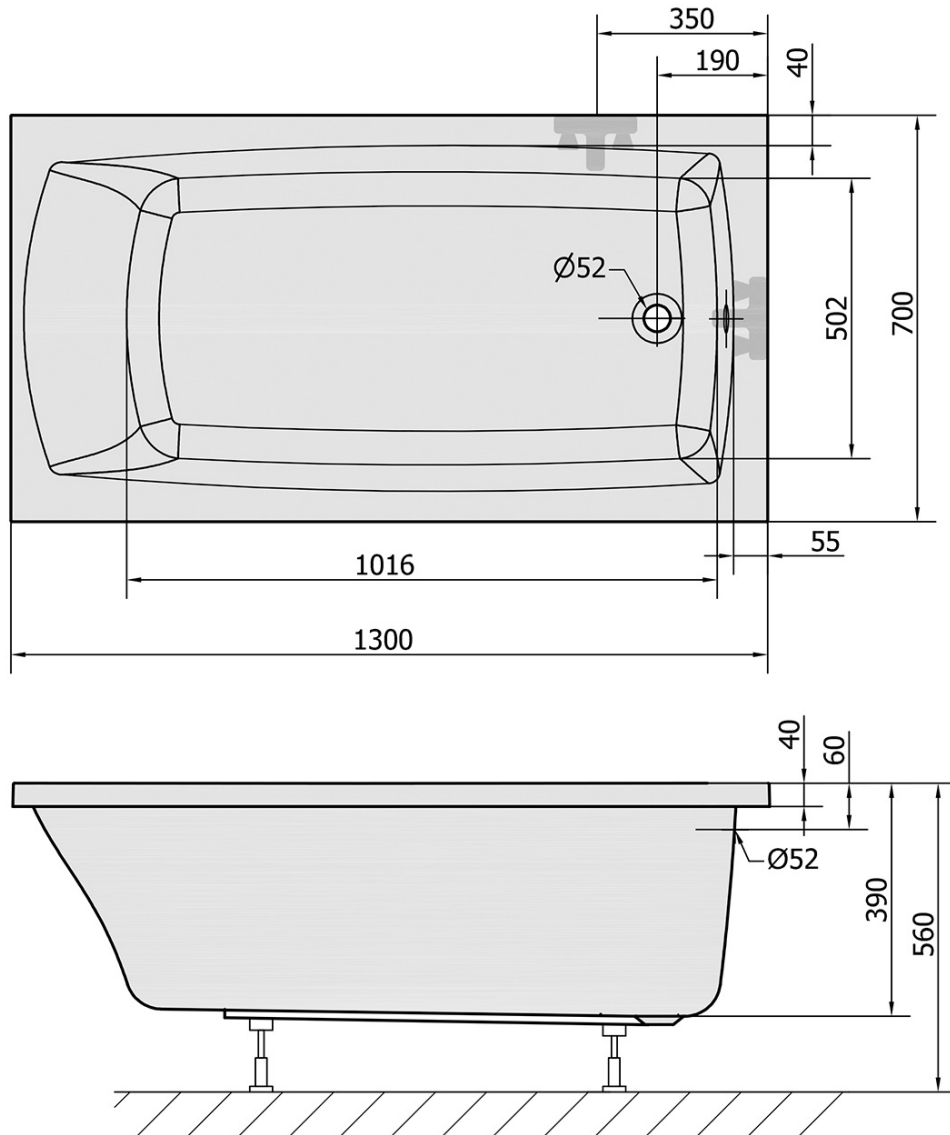

**Order code:** 77511

**Basic information**

**Brand:** Polysan

**Size**

**Length:** 1300 mm

**Width:** 700 mm

**Height:** 390 mm

**Volume:** 167 l

**Properties**

**Colour:** White

**Colour options:** According to the Swatch

**Material:** Acrylate

**Shape:** Rectangular

**Installation:** Built-in

**Waste diameter:** 52 mm

**Properties:** Edge height 40 mm (Standard)

**Package does not contain:** Trap, Pop Up Bath Waste

**Weight / Piece:** 12.41 kg

**Packaging:** 1 Piece

**Warranty:** 10 years

Technical sheet

VOLUME 167L