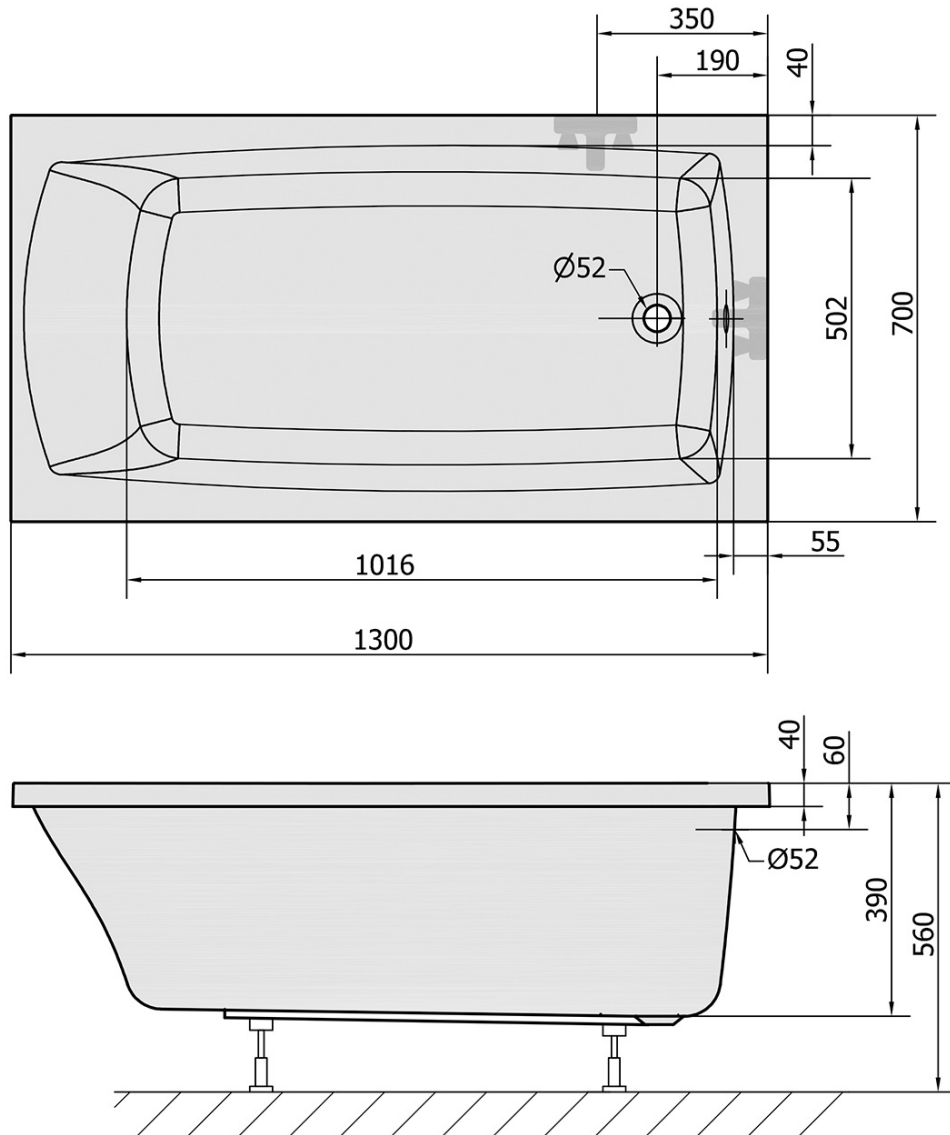

Order code: 77511

Basic information

Brand: Polysan

Size

Length: 1300 mm

Width: 700 mm

Height: 390 mm

Volume: 167 l

Properties

Colour: White

Colour options: According to the Swatch

Material: Acrylate

Shape: Rectangular

Installation: Built-in

Waste diameter: 52 mm

Properties: Edge height 40 mm (Standard)

Package does not contain: Trap, Pop Up Bath Waste

Weight / Piece: 12.41 kg

Packaging: 1 Piece

Warranty: 10 years

We recommend buy

1 Piece Bath Support Legs for Acrylic Bath Polysan, 51,5cm, Pair (Order code: PO60-60)

1 Piece Bath Trap 6/4", height: 42mm, DN40 (Order code: 71712)

1 Piece Sound insulation bath tape, 3m (Order code: 93400)

Technical sheet

VOLUME 167L