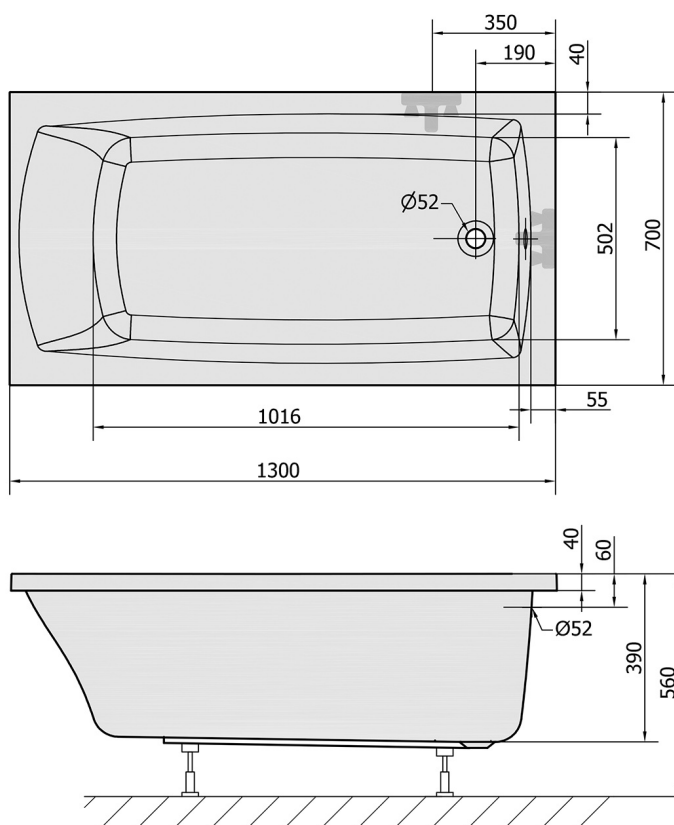

LILY Rectangular Bath 130x70x39cm, White

Order code: 77511

Size

Length: 1300 mm
 Width: 700 mm
 Height: 390 mm
 Volume: 167 l

Properties

Colour: White
 Material: Acrylate
 Warranty: 10 years

Technical sheet

VOLUME 167L