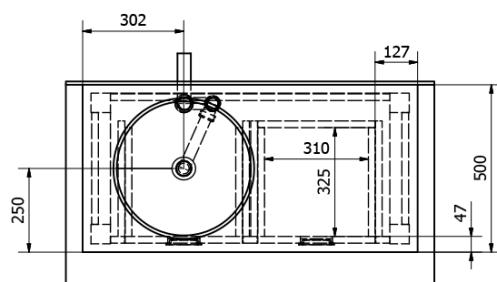

BRAND Vanity Unit 100x73x50cm, old white

Order code: BA102

Size

Width: 1000 mm
Height: 730 mm
Depth: 500 mm

Properties

Colour: White matt
Decor: Antique white
Material: Massive wood
Warranty: 2 years

Technical sheet