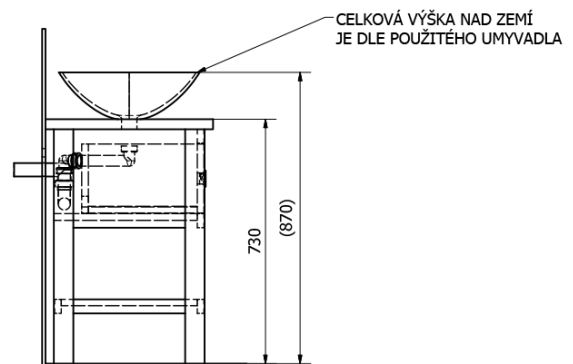

BRAND Vanity Unit 100x73x50cm, old white

Order code: BA102

Size

Width: 1000 mm
Height: 730 mm
Depth: 500 mm

Properties

Colour: White matt
Decor: Antique white
Material: Massive wood
Warranty: 2 years

Technical sheet