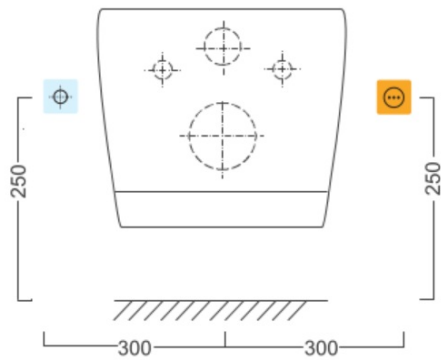

Technical sheet

Option A