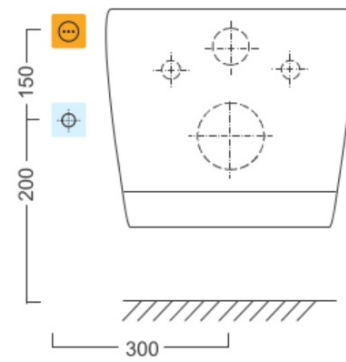

Order code: NB-1160D

Basic information

Brand: Sapho

Properties

Colour: White
Material: Polypropylen
Shape: D-shape
Bidet Functions: Automatic nozzle cleaning, Bidet and feminine nozzle, Seat with touch sensor, LED night light, Massage rinse, Adjustable nozzle position, Adjustable water temperature, Adjustable water pressure, Oscillating nozzle movement, Thermal air drying, Energy saving stand by mode, Heated seat
Equipment: Soft Close (slow closing)
Weight / Piece: 6.955 kg
Packaging: 1 Piece
Warranty: 2 years

Spare parts

BLOOMING EKO mounting base (Order code: NDNB1120-017)
BLOOMING nozzle (Order code: NDNB0998)
BLOOMING EKO PLUS PCB base plate (Order code: NDNB1160-08)
BLOOMING EKO Soft close hinge (Order code: NDNB1160-120)
BLOOMING EKO PLUS electric valve (Order code: NDNB1160-13-4)
BLOOMING EKO PLUS dryerflap (Order code: NDNB1160-10)
BLOOMING EKO stops set (Order code: NDNB1160-121)

Technical sheet

Option A

Option B

-  Electrical outlet
-  Cold water connection