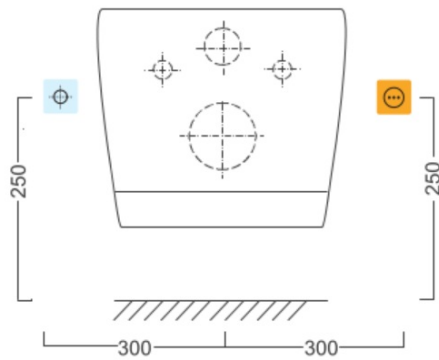

Technical sheet

Option A