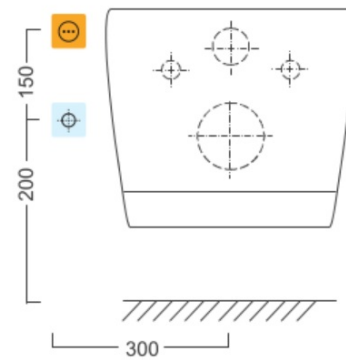

## Properties

**Colour:** White  
**Material:** Polypropylen  
**Shape:** D-shape  
**Bidet Functions:** Automatic nozzle cleaning, Bidet and feminine nozzle, Seat with touch sensor, LED night light, Massage rinse, Adjustable nozzle position, Adjustable water temperature, Adjustable water pressure, Oscillating nozzle movement, Thermal air drying, Energy saving stand by mode, Heated seat  
**Equipment:** Soft Close (slow closing)  
**Weight / Piece:** 6.955 kg  
**Packaging:** 1 Piece  
**Warranty:** 2 years

## Spare parts

BLOOMING EKO mounting base (Order code: NDNB1120-017)  
BLOOMING nozzle (Order code: NDNB0998)  
BLOOMING EKO PLUS PCB base plate (Order code: NDNB1160-08)  
BLOOMING EKO Soft close hinge (Order code: NDNB1160-120)  
BLOOMING EKO PLUS electric valve (Order code: NDNB1160-13-4)  
BLOOMING EKO PLUS dryerflap (Order code: NDNB1160-10)  
BLOOMING EKO stops set (Order code: NDNB1160-121)

Technical sheet

Option A

Option B

-  Electrical outlet
-  Cold water connection