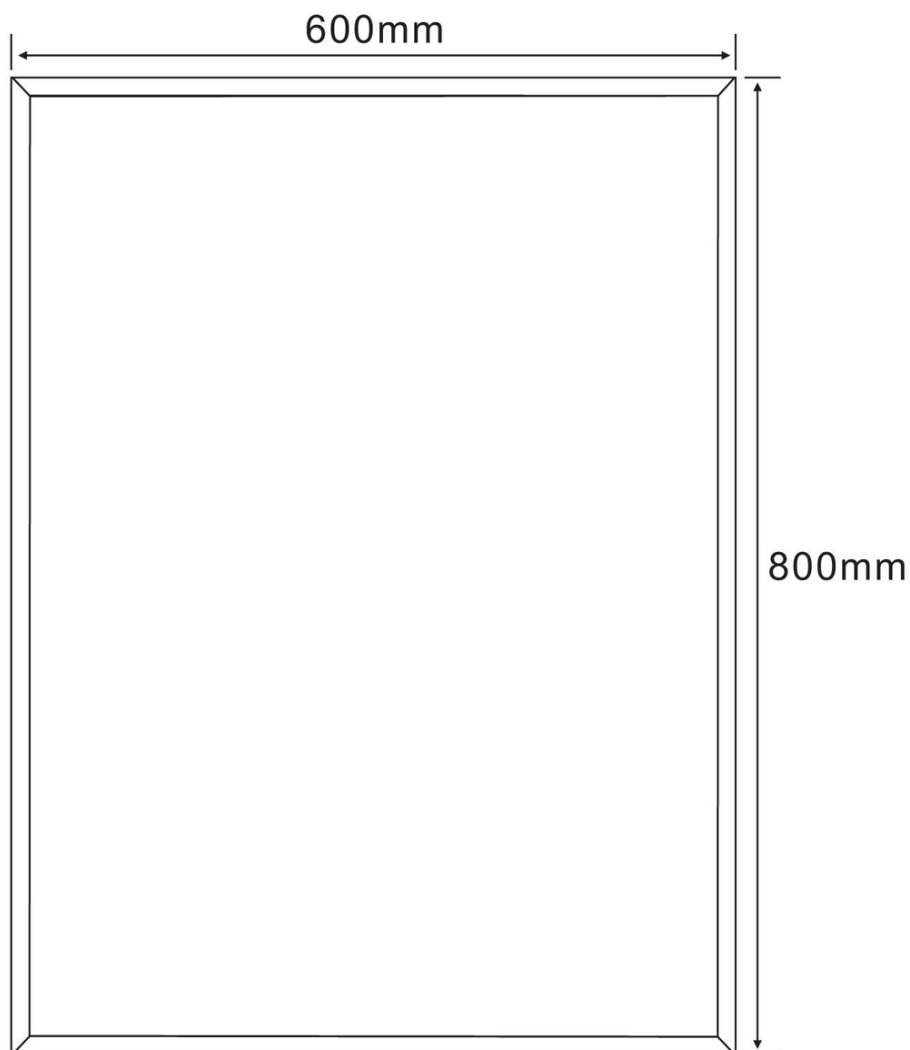

Beveled Mirror 60x80cm, without Fixings

Order code: 22496

Basic information

Brand: Aqualine
Series: FACET MIRRORS AQ

Size

Width: 600 mm
Height: 800 mm

Properties

Mirror type: Faceted mirrors
Shape: Rectangle
Equipment: Without Fixings, Swivel
Weight / Piece: 6.1 kg
Packaging: 1 Piece
Warranty: 2 years

We recommend buy

1 Piece Selfadhesive mirror holders 100x100x1mm (Order code: ZS123)

Technical sheet

TL:4mm